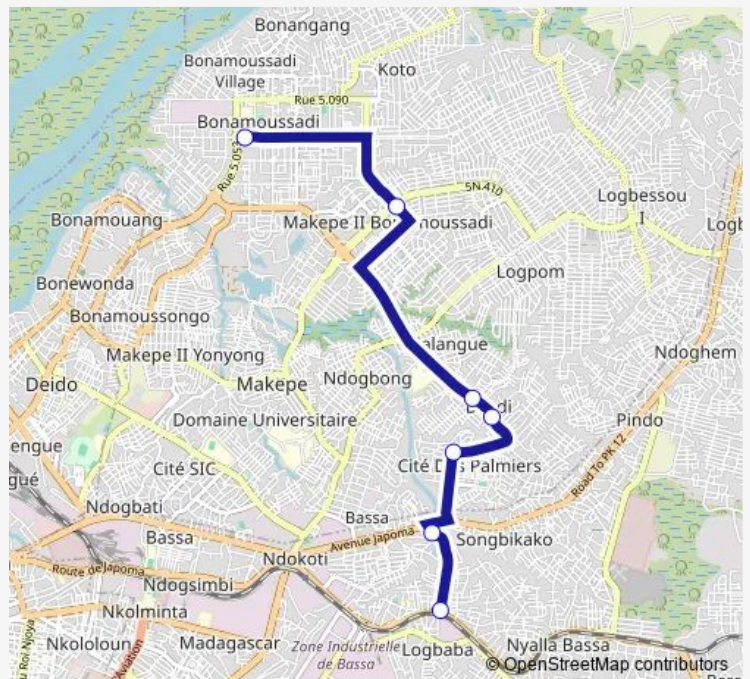

Communal Taxi Service Marche Bonamoussadi to Total Logbaba

[Go to website](#)

**Direction**

Marche Bonamoussadi — Total Logbaba, Cité des Palmiers

7 stops

[Open route schedule](#)

Marche Bonamoussadi

Rone Poulen Makepe

Marche Cite des Palmiers

Pharmacie Santa Rosa Beedi

Mosquee Cite des Palmiers

Entree Saint Thomas

Total Logbaba, Cité des Palmiers

Route schedule

Marche Bonamoussadi — Total Logbaba, Cité des Palmiers

Monday	10:36
Tuesday	10:36
Wednesday	10:36
Thursday	10:36
Friday	10:36
Saturday	10:36
Sunday	10:36

Route info

Direction: Marche Bonamoussadi

Stops: 7

Trip Duration: 0 hour 30 min

Marche Bonamoussadi to Total Logbaba

Communal Taxi Service time schedules and route maps are available in an offline PDF at [busmaps.com](https://busmaps.com). Use the [busmaps.com](https://busmaps.com) website to see live bus times, train schedule or subway schedule, and step-by-step directions for all public transit in Douala