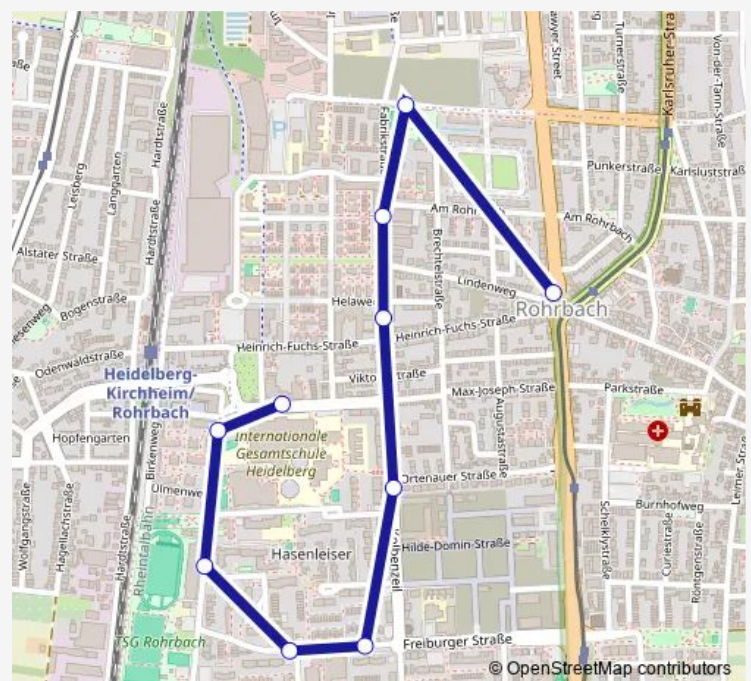

Bus 28A HD Rohrbach Markt - Kirchheim S-Bahnhof - Hasenleiser - Rohrbach Markt

[Go to website](#)

Direction

Maria-von-Graimberg-Haus — Rohrbach Markt

10 stops

[Open route schedule](#)

Maria-von-Graimberg-Haus

Erlenweg

Rastatter Straße West

HD Rastatter Straße

Kolbenzeil

Baden-Badener Straße

Fabrikstraße

Quartier am Turm

Sickingenplatz

Rohrbach Markt

Route schedule

Maria-von-Graimberg-Haus — Rohrbach Markt

Monday	07:09-18:49
Tuesday	07:09-18:49
Wednesday	07:09-18:49
Thursday	07:09-18:49
Friday	07:09-18:49
Saturday	08:49-18:49
Sunday	—

Route info

Direction: Maria-von-Graimberg-Haus

Stops: 10

Trip Duration: 0 hour 13 min

28A Bus time schedules and route maps are available in an offline PDF at busmaps.com. Use the busmaps.com website to see live bus times, train schedule or subway schedule, and step-by-step directions for all public transit in Heidelberg