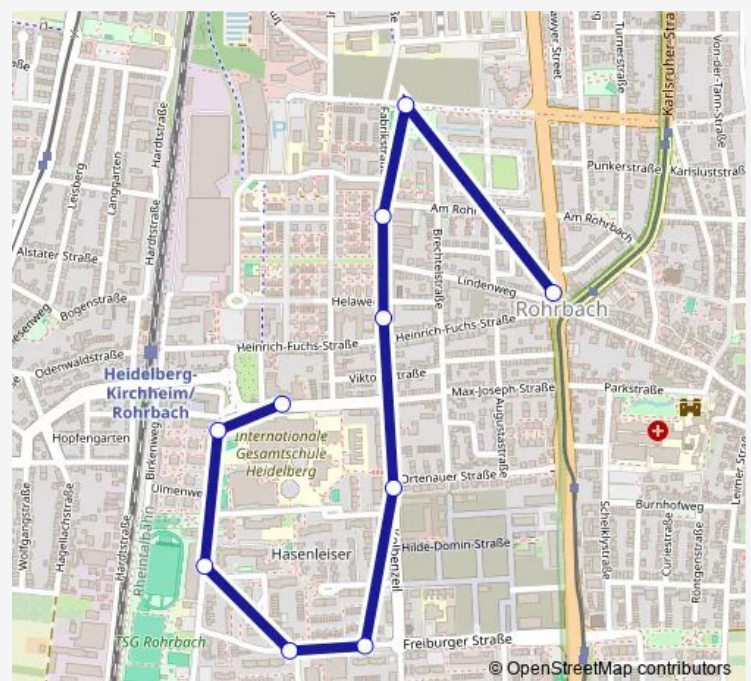

Bus 28a HD Rohrbach Markt - Kirchheim S-Bahnhof - Hasenleiser - Rohrbach Markt

[Go to website](#)

Direction

Maria-von-Graimberg-Haus — Rohrbach Markt

10 stops

[Open route schedule](#)

Maria-von-Graimberg-Haus

Erlenweg

Rastatter Straße West

HD Rastatter Straße

Kolbenzeil

Baden-Badener Straße

Fabrikstraße

Quartier am Turm

Sickingenplatz

Rohrbach Markt

Route schedule

Maria-von-Graimberg-Haus — Rohrbach Markt

| | |
|-----------|-------------|
| Monday | 07:09-18:49 |
| Tuesday | 07:09-18:49 |
| Wednesday | 07:09-18:49 |
| Thursday | 07:09-18:49 |
| Friday | 07:09-18:49 |
| Saturday | 08:49-18:49 |
| Sunday | — |

Route info

Direction: Maria-von-Graimberg-Haus

Stops: 10

Trip Duration: 0 hour 13 min

28a Bus time schedules and route maps are available in an offline PDF at busmaps.com. Use the busmaps.com website to see live bus times, train schedule or subway schedule, and step-by-step directions for all public transit in Heidelberg