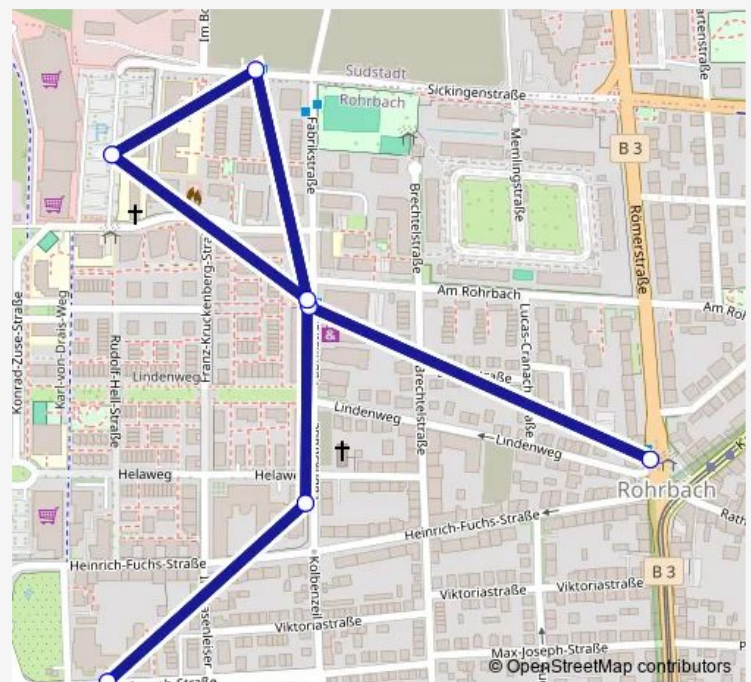

Bus 28a HD Rohrbach Markt - Kirchheim S-Bahnhof - Hasenleiser - Rohrbach Markt

[Go to website](#)

Direction

Rohrbach Markt — Maria-von-Graimberg-Haus

7 stops

[Open route schedule](#)

Rohrbach Markt

Quartier am Turm

Sickingenplatz

Rohrbach Nvz

Quartier am Turm

Fabrikstraße

Maria-von-Graimberg-Haus

Route schedule

Rohrbach Markt — Maria-von-Graimberg-Haus

Monday	07:02-18:42
Tuesday	07:02-18:42
Wednesday	07:02-18:42
Thursday	07:02-18:42
Friday	07:02-18:42
Saturday	09:02-18:42
Sunday	—

Route info

Direction: Rohrbach Markt

Stops: 7

Trip Duration: 0 hour 7 min

28a — HD Rohrbach Markt - Kirchheim S-Bahnhof - Hasenleiser - Rohrbach Markt

28a Bus time schedules and route maps are available in an offline PDF at busmaps.com. Use the busmaps.com website to see live bus times, train schedule or subway schedule, and step-by-step directions for all public transit in Heidelberg

The schedule is provided in the local timezone. Times with "(+1)" indicate departures on the next day.

PDF file created on 2025-02-26

2024 BusMaps.com - All Rights Reserved