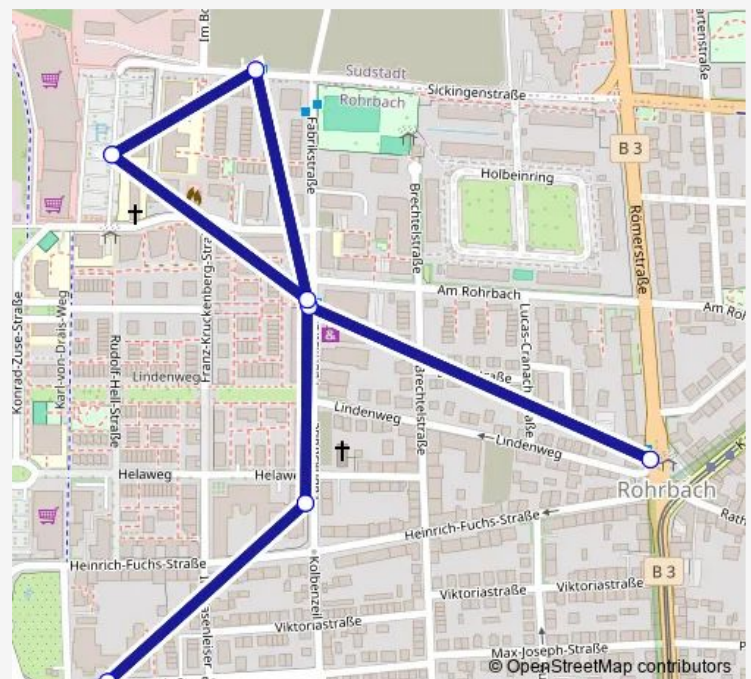

### Direction

Rohrbach Markt — Maria-von-Graimberg-Haus

7 stops

[Open route schedule](#)

Rohrbach Markt

Quartier am Turm

Sickingenplatz

Rohrbach Nvz

Quartier am Turm

Fabrikstraße

Maria-von-Graimberg-Haus

### Route schedule

Rohrbach Markt — Maria-von-Graimberg-Haus

Monday	07:02-18:42
Tuesday	07:02-18:42
Wednesday	07:02-18:42
Thursday	07:02-18:42
Friday	07:02-18:42
Saturday	09:02-18:42
Sunday	—

### Route info

Direction: Rohrbach Markt

Stops: 7

Trip Duration: 0 hour 7 min

28A — HD Rohrbach Markt - Kirchheim S-Bahnhof - Hasenleiser - Rohrbach Markt

28A Bus time schedules and route maps are available in an offline PDF at [busmaps.com](https://busmaps.com). Use the [busmaps.com](https://busmaps.com) website to see live bus times, train schedule or subway schedule, and step-by-step directions for all public transit in Heidelberg