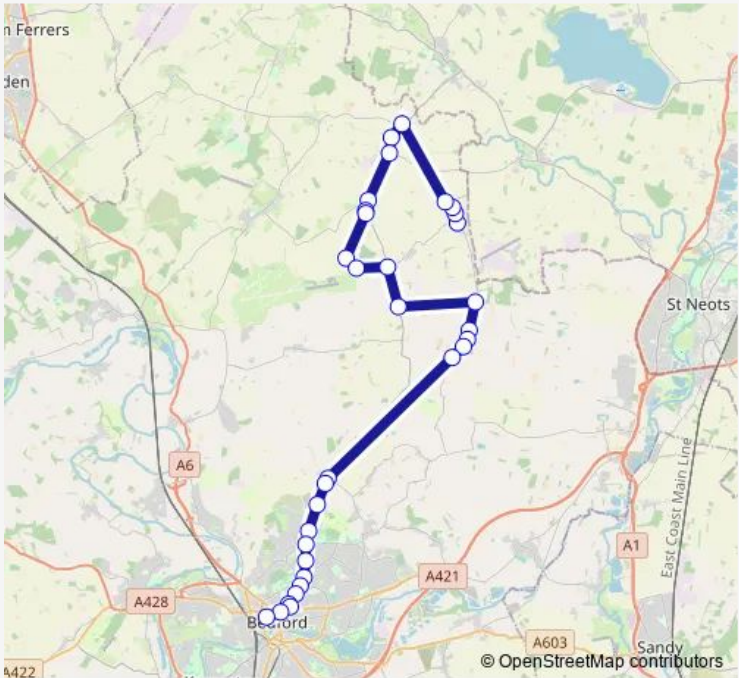

Bus 28A Bedford - Great Staughton

[Go to website](#)

**Direction**  
 Grays Grove — Bus Station  
 32 stops  
[Open route schedule](#)

- Grays Grove
- Church Lane
- Spring Hill
- Green End
- The Old Vicarage
- Kimbolton Road
- Staughton Road
- Riseley Road
- Mill Hill
- Mill Hill close
- Hatch End
- Keysoe Row West
- Kymbrook Lower School
- Church Lane
- Crossroads
- Little Staughton Road
- Queens Road
- St Denys's Church
- School Farm
- Oldways Road
- Wayside Farm Park

Route schedule  
 Grays Grove — Bus Station

Monday	08:37-18:37
Tuesday	08:37-18:37
Wednesday	08:37-18:37
Thursday	08:37-18:37
Friday	08:37-18:37
Saturday	08:37-18:37
Sunday	—

Route info  
 Direction: Grays Grove  
 Stops: 32  
 Trip Duration: 0 hour 48 min