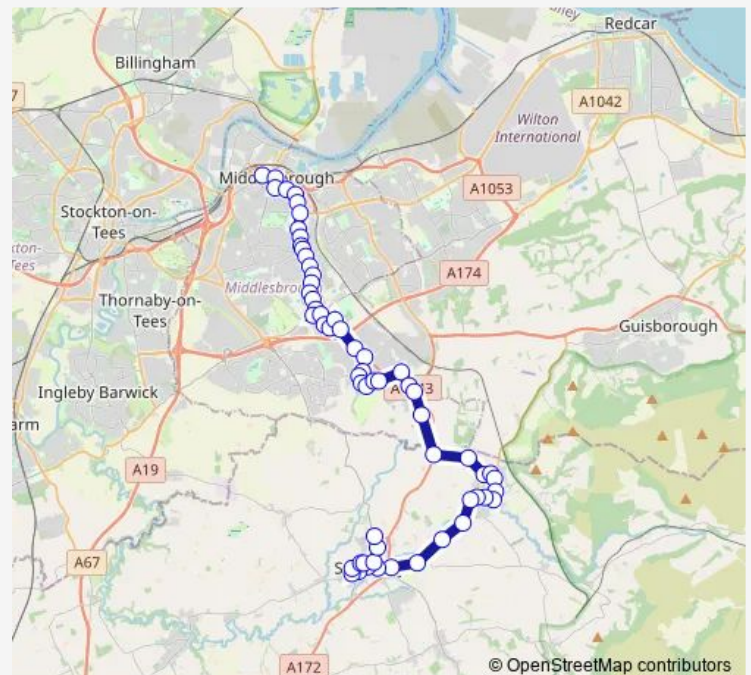

Guisborough Road

### Route schedule

Tanton Grove — Bus Station Stand 11

Monday 07:15-17:47

Tuesday 07:15-17:47

Wednesday 07:15-17:47

Thursday 07:15-17:47

Friday 07:15-17:47

Saturday 07:28-17:42

### Route info

Direction: Tanton Grove

Stops: 59

Trip Duration: 1 hour 10 min

■ 28a

Camp Corner

Whinstone View Farm

Ayton Lane End