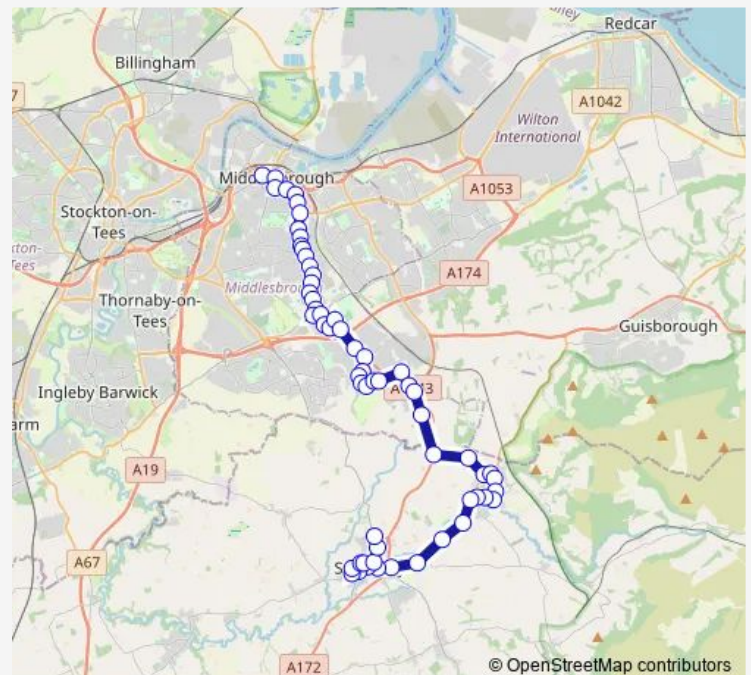

Romany Road

Stephens Garage

Guisborough Road

Route schedule

Tanton Grove — Bus Station Stand 11

Monday 07:15-17:47

Tuesday 07:15-17:47

Wednesday 07:15-17:47

Thursday 07:15-17:47

Friday 07:15-17:47

Saturday 07:28-17:42

Sunday —

Route info

Direction: Tanton Grove

Stops: 59

Trip Duration: 0 hour 57 min

Bus Station Stand 6 — Ashwood Drive

60 stops

[Open route schedule](#)

Bus Station Stand 6

Town Hall

Teesside University

Myrtle Street

Newlands Medical Centre