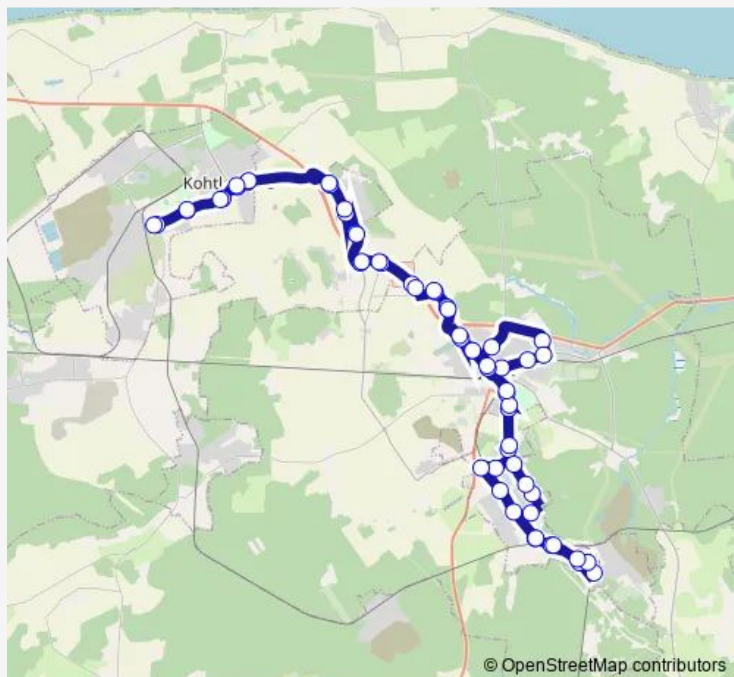

Thursday —

Friday —

Saturday 20:30

Sunday 20:30

Route info

Direction: Vanalinn

Stops: 39

Trip Duration: 0 hour 51 min

28a — Vanalinn - Vana Ahtme - Vanalinn

Ahtme keskus

Ahtme spordihall

Ahtme maantee

Asfalditehas

Vana-Ahtme

Ritsika

Sõnajala

Wednesday 16:25

Thursday 16:25

Friday 16:25

Saturday —

Sunday —

Route info

Direction: Vanalinn

Stops: 59