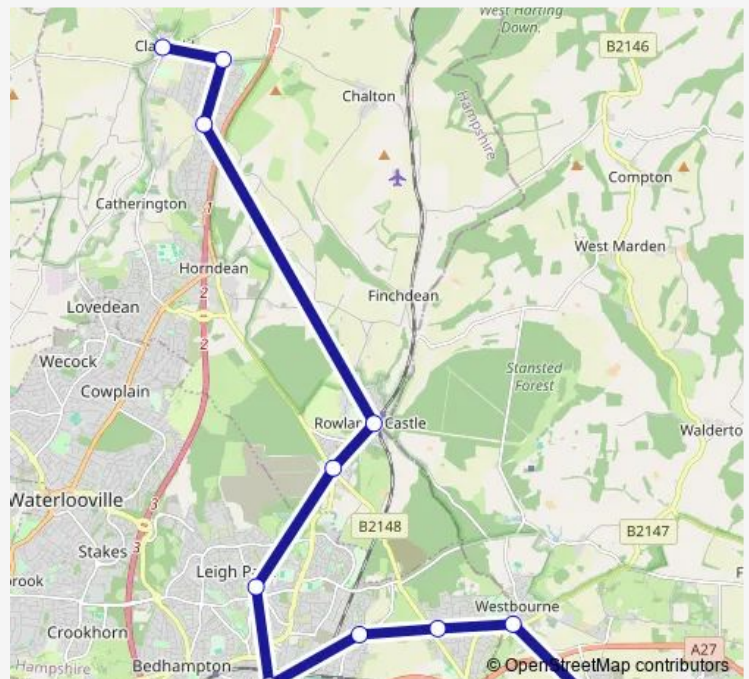

Bus 28A

[Go to website](#)

Direction

Manor Road — Drift Road Shops

10 stops

[Open route schedule](#)

Manor Road

The Square

Route schedule

Manor Road — Drift Road Shops

Monday 07:10

Tuesday 07:10

Wednesday 07:10

Thursday 07:10

Friday 07:10

Saturday —

Sunday —

Route info

Direction: Manor Road

Stops: 10

Trip Duration: 0 hour 55 min

28A

Direction

Clanfield Village — Manor Road

11 stops

[Open route schedule](#)

Clanfield Village

Green Lane

Drift Road Shops

The Green

Staunton Arms

Park Parade