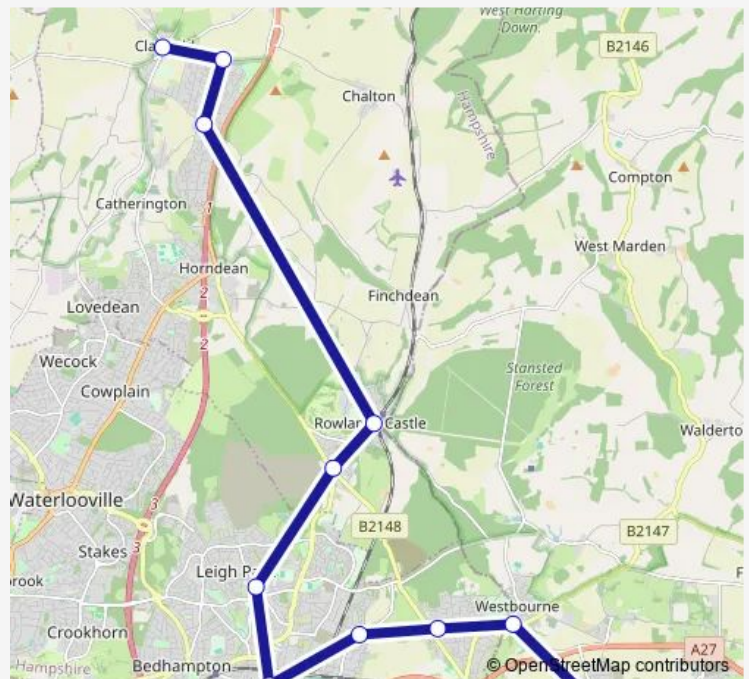

Bus 28a

[Go to website](#)

Direction

Manor Road — Drift Road Shops

10 stops

[Open route schedule](#)

Manor Road

The Square

Route schedule

Manor Road — Drift Road Shops

Monday 07:10

Tuesday 07:10

Wednesday 07:10

Thursday 07:10

Friday 07:10

Saturday —

Sunday —

Route info

Direction: Manor Road

Stops: 10

Trip Duration: 0 hour 55 min

28a

Direction

Clanfield Village — Manor Road

11 stops

[Open route schedule](#)

Clanfield Village

Green Lane

Drift Road Shops

The Green

Staunton Arms

Park Parade