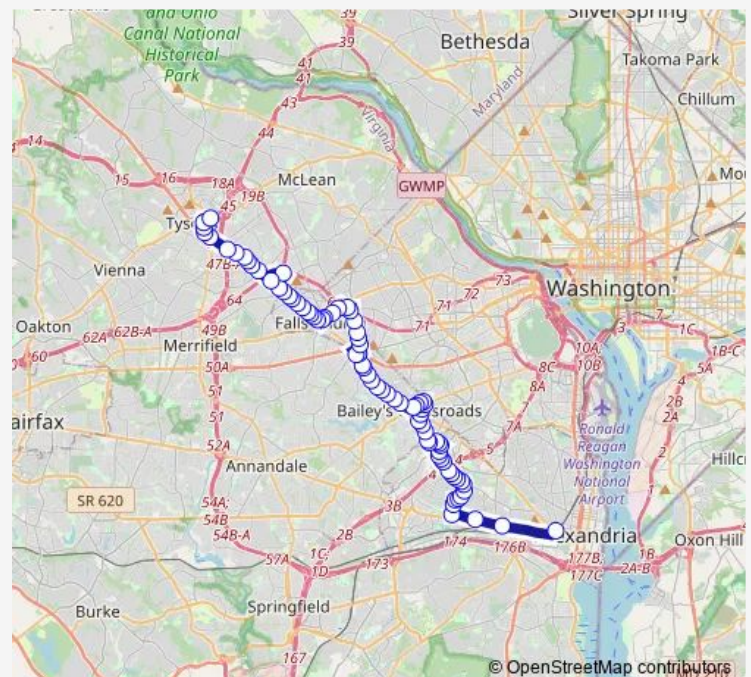

Bus 28a Leesburg Pike

[Go to website](#)

Direction

Tysons+Bay G — King Street-Old Town+Bay C

76 stops

[Open route schedule](#)

Tysons+Bay G

Tysons Corner Ctr+Parking Terrace C (Stop 1)

Haycock Rd+Leesburg Pk

W Broad St+Birch St

W Broad St+Falls Av

W Broad St+West St

W Broad St+Rowell Ct

W Broad St+S Spring St

W Broad St+S Oak St

W Broad St+Chanel Terr

W Broad St+S Virginia Av

W Broad St+Little Falls St

W Broad St+S Maple Av

Route schedule

Tysons+Bay G — King Street-Old Town+Bay C

Monday	05:15-01:50 ⁺¹
Tuesday	05:15-01:50 ⁺¹
Wednesday	05:15-01:50 ⁺¹
Thursday	05:15-01:50 ⁺¹
Friday	05:15-01:50 ⁺¹
Saturday	05:45-01:45 ⁺¹
Sunday	05:45-01:45 ⁺¹

Route info

Direction: Tysons+Bay G

Stops: 76

Trip Duration: 1 hour 31 min

28a — Leesburg Pike

N Washington St+Park Pl

N Washington St+Great Falls St

N Washington St+Columbia St