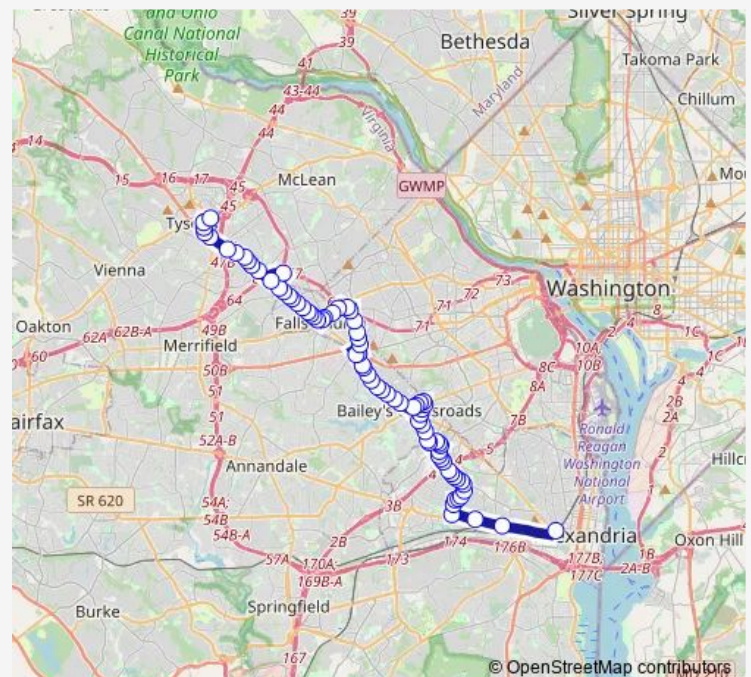

Bus 28A Leesburg Pike

[Go to website](#)

Direction

Tysons+Bay G — King Street-Old Town+Bay C

76 stops

[Open route schedule](#)

Tysons+Bay G

Tysons Corner Ctr+Parking Terrace C (Stop 1)

W Broad St+S Virginia Av

W Broad St+Little Falls St

W Broad St+S Maple Av

Route schedule

Tysons+Bay G — King Street-Old Town+Bay C

Monday 05:15-01:50⁺¹

Tuesday 05:15-01:50⁺¹

Wednesday 05:15-01:50⁺¹

Thursday 05:15-01:50⁺¹

Friday 05:15-01:50⁺¹

Saturday 05:45-01:45⁺¹

Sunday 05:45-01:45⁺¹

Route info

Direction: Tysons+Bay G

Stops: 76

Trip Duration: 1 hour 27 min

28A — Leesburg Pike

N Washington St+Park Pl

N Washington St+Great Falls St

N Washington St+Columbia St

Langston Bl+N Westmoreland St

Washington Bl+N Sycamore St

East Falls Church+Bay B

N Sycamore St+17 St N