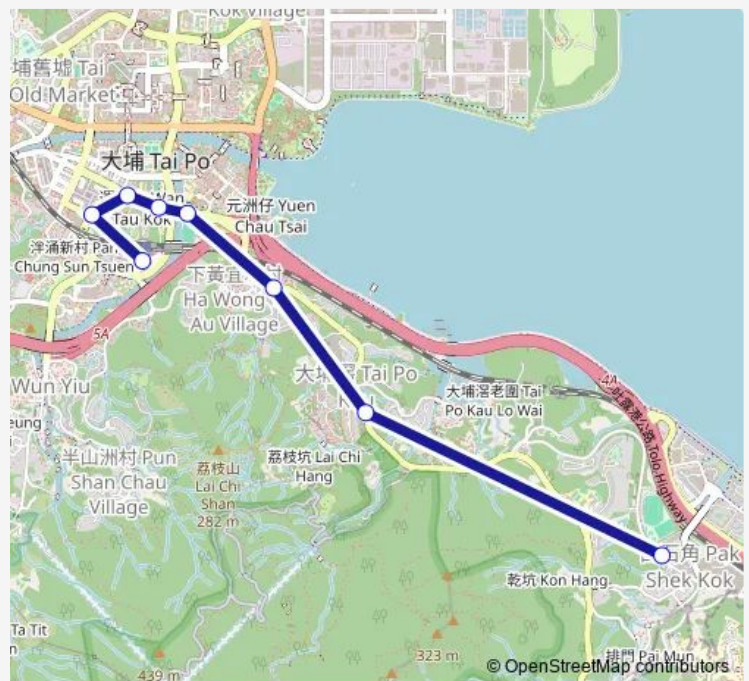

# Bus 28A TAI PO Market Station - YAU King Lane (Special Departure)

[Go to website](#)**Direction**

YAU KING LANE, NEAR POK YIN ROAD — TAI PO Market Station Minibus Terminus

8 stops

[Open route schedule](#)

KWONG FUK ROAD, WAN TAU KOK LANE|KWONG FUK ROAD, WAN TAU KOK LANE

WAN TAU STREET, HEUNG TO COLLEGE OF PROFESSIONAL STUDIES

TAI PO Market Station Minibus Terminus

**Route schedule**

YAU KING LANE, NEAR POK YIN ROAD — TAI PO Market Station Minibus Terminus

Monday	07:00-20:00
Tuesday	07:00-20:00
Wednesday	07:00-20:00
Thursday	07:00-20:00
Friday	07:00-20:00
Saturday	07:00-20:00
Sunday	07:00-20:00

**Route info**

Direction: YAU KING LANE, NEAR POK YIN ROAD

Stops: 8

Trip Duration: 0 hour 15 min