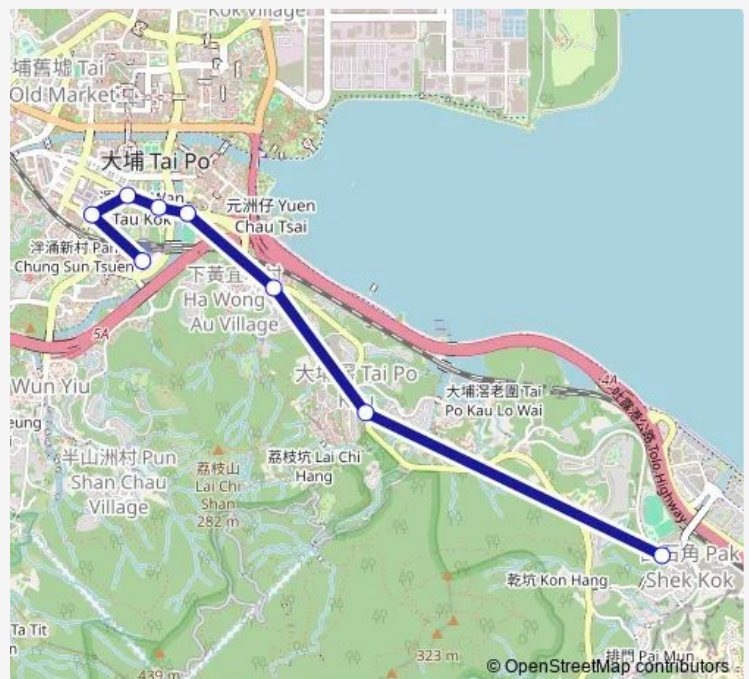

Kwong FUK Road, WAN TAU KOK Lane|Kwong FUK Road, WAN TAU KOK Lane

WAN TAU Street, Heung TO College OF Professional Studies

TAI PO Market Station Minibus Terminus

Route schedule

YAU King Lane, Near POK YIN Road — TAI PO Market Station Minibus Terminus

Monday	07:00-20:00
Tuesday	07:00-20:00
Wednesday	07:00-20:00
Thursday	07:00-20:00
Friday	07:00-20:00
Saturday	07:00-20:00
Sunday	07:00-20:00

Route info

Direction: YAU King Lane, Near POK YIN Road

Stops: 8

Trip Duration: 0 hour 17 min

Direction

TAI PO Market Station Minibus Terminus — YAU King Lane, Near POK YIN Road

11 stops

[Open route schedule](#)

TAI PO Market Station Minibus Terminus

WAN TAU Street, Tai PO Complex|Wan TAU Street, TAI PO HUI Market

Thursday 07:00-20:00

Friday 07:00-20:00

Saturday 07:00-20:00

Sunday 07:00-20:00

Route info

Direction: TAI PO Market Station Minibus Terminus

Stops: 11

Trip Duration: 0 hour 17 min