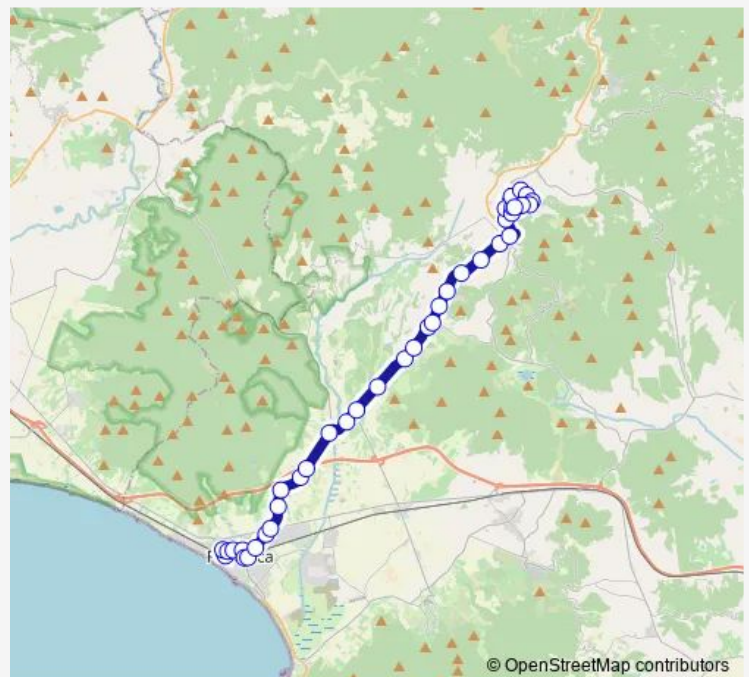

Direction

Follonica Fs — Via L. Da Vinci Ext

24 stops

[Open route schedule](#)

Follonica Fs

Via Bassi N

Aurelia Maresi N

Pratoranieri Aurelia N

(Tmp) Agricoccinella E

Bivio Pappasole E

Poggio Alle Forche E

Coop Vignale

Incrocio Riotorto 1 N

Campo Al Fico N

Campeggio Riotorto N

Bivio Carlappiano N

Campeggio Orizzonte N

Poderi Nuovi N

Incrocio Affitti Geodetica N

Ischia Di Crociano N

Colmata Nord

Fiorentina Nord

Asca

Gagno Incrocio Terre Rosse

Deposito At Piombino Ovest

Route schedule

Follonica Fs — Via L. Da Vinci Ext

Monday	16:35
Tuesday	16:35
Wednesday	16:35
Thursday	16:35
Friday	16:35
Saturday	—
Sunday	—

Route info

Direction: Follonica Fs

Stops: 24

Trip Duration: 0 hour 35 min

© OpenStreetMap contributors