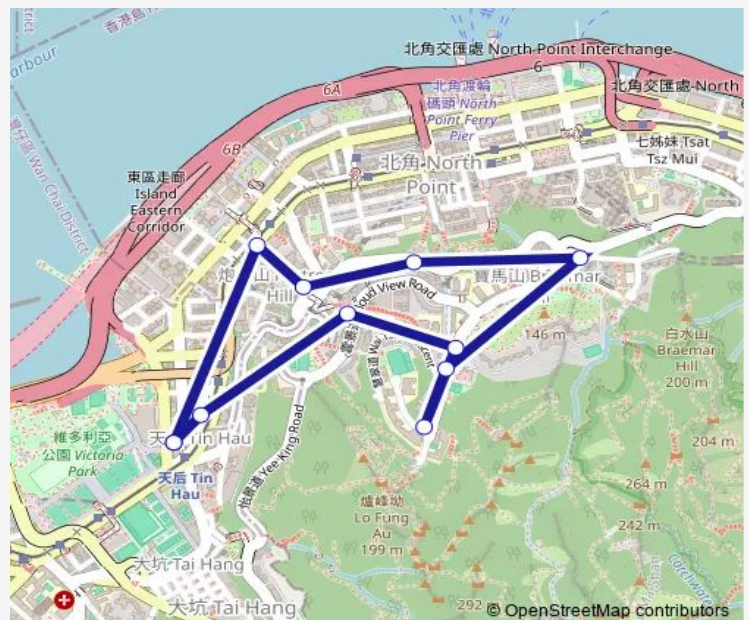

12 stops

[Open route schedule](#)

TIN HAU Station Public Transport Interchange|Tin HAU Station Public Transport Interchange |Tin HAU Station BUS Terminus

No.7-9 Ngan MOK Street

NO. 39 CLOUD VIEW ROAD

BRAEMAR HILL ROAD, OUTSIDE BRAEMAR HILL MANSION

Upper Braemar Hill BUS Terminus|Breamar Hill BUS Terminus

Braemar Hill Road, Outside Oxford Court

PO LUEN PATH

TIN HAU Temple Road, Outside Pacific Palisades

NO. 132 TIN HAU TEMPLE ROAD

NO. 30 FORTRESS HILL ROAD

King'S Road, Near Fortress Hill Station|King'S Road, Near Fortress Hill Station|King'S Road, Near Fortress Hill Station

TIN HAU Station Public Transport Interchange|Tin HAU Station Public Transport Interchange |Tin HAU Station BUS Terminus

Route schedule

TIN HAU Station Public Transport Interchange|Tin HAU Station Public Transport Interchange |Tin HAU Station BUS Terminus — TIN HAU Station Public Transport Interchange|Tin HAU Station Public Transport Interchange |Tin HAU Station BUS Terminus

Monday	08:00-18:59
Tuesday	08:00-18:59
Wednesday	08:00-18:59
Thursday	08:00-18:59
Friday	08:00-18:59
Saturday	08:00-18:59
Sunday	09:00-18:57

Route info

Direction: TIN HAU Station Public Transport Interchange|Tin HAU Station Public Transport Interchange |Tin HAU Station BUS Terminus

Stops: 12

Trip Duration: 0 hour 17 min