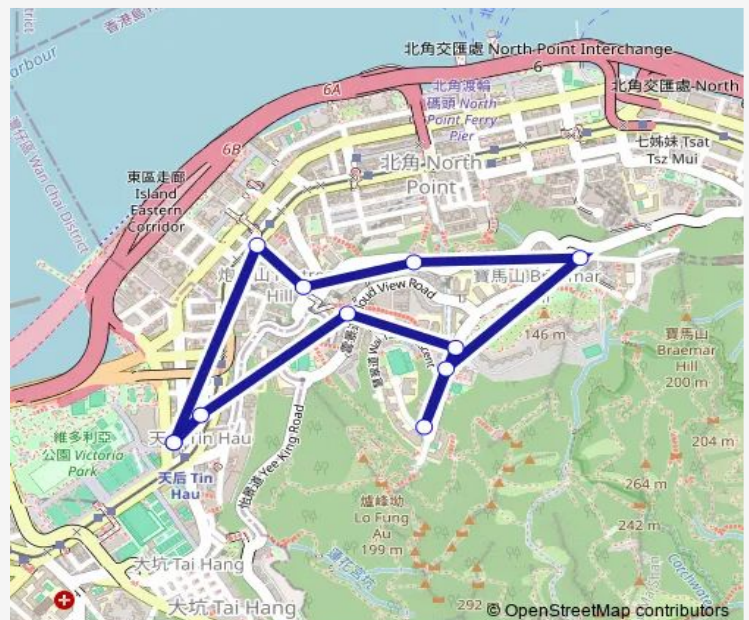

Monday 08:00-18:59

Tuesday 08:00-18:59

Wednesday 08:00-18:59

Thursday 08:00-18:59

Friday 08:00-18:59

Saturday 08:00-18:59

Sunday 09:00-18:57

Route info

Direction: TIN HAU Station Public Transport Interchange|Tin HAU Station Public Transport Interchange |Tin HAU Station BUS Terminus

Stops: 12

Trip Duration: 0 hour 17 min

Direction

TIN HAU Station Public Transport Interchange|Tin HAU Station Public Transport Interchange |Tin HAU Station BUS Terminus — TIN HAU Station Public Transport Interchange|Tin HAU Station Public Transport Interchange |Tin HAU Station BUS Terminus

11 stops

[Open route schedule](#)

TIN HAU Station Public Transport Interchange|Tin HAU Station Public Transport Interchange |Tin HAU Station BUS Terminus

No.7-9 Ngan MOK Street

NO. 39 Cloud View Road

Braemar Hill Road, Outside Braemar Hill Mansion

Monday 06:10-23:43

Tuesday 06:10-23:43

Wednesday 06:10-23:43

Thursday 06:10-23:43

Friday 06:10-23:43

Saturday 06:10-23:43

Sunday 06:10-23:43

Route info