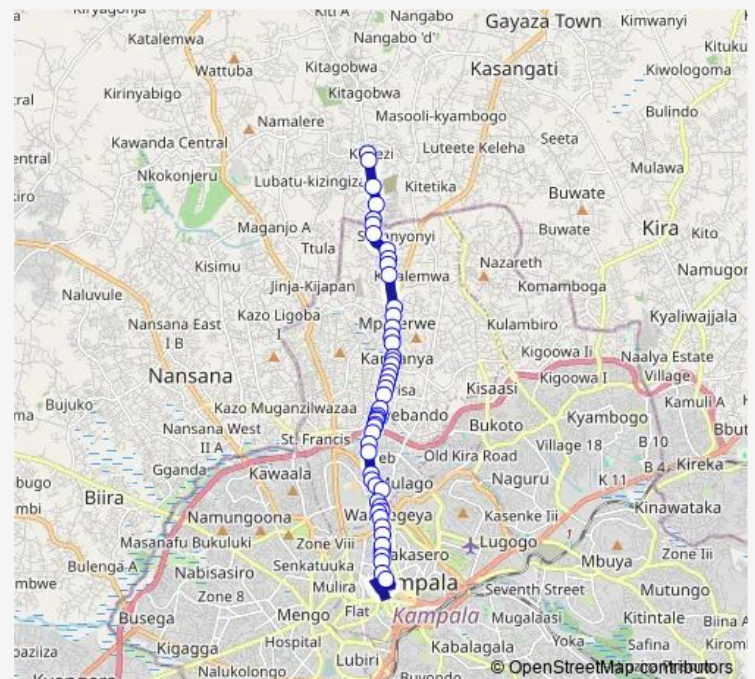

Gaaga Bus Park - Kampala Nursery School (Kanyanya)

### Route schedule

Kitezi Town — Fido Dido (Kampala Rd)

Monday 06:30-19:00

Tuesday 06:30-19:00

Wednesday 06:30-19:00

Thursday 06:30-19:00

Friday 06:30-19:00

Saturday 06:30-19:00

### Route info

Direction: Kitezi Town

Stops: 53

Trip Duration: 1 hour 14 min

IC043 — Kitezi Town-Old Taxi Park

Inftra Uganda

Lwakataka

Gayaza Rd (Kyamuka; Kyebando)