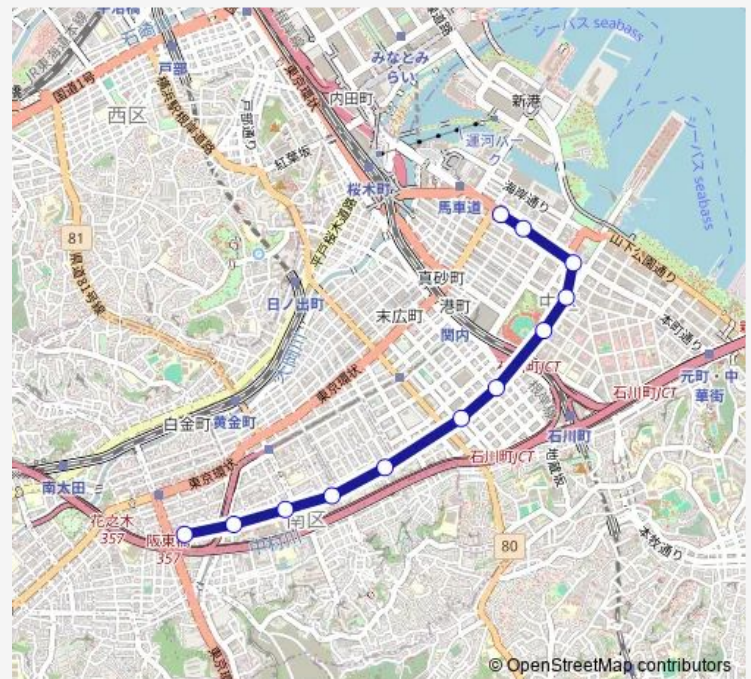

Route schedule

睦橋 — 本町 4 丁目

Monday 07:54-08:22

Tuesday 07:54-08:22

Wednesday 07:54-08:22

Thursday 07:54-08:22

Friday 07:54-08:22

Saturday —

Sunday —

Route info

Direction: 睦橋

Stops: 12

Trip Duration: 0 hour 15 min

333系統 Bus time schedules and route maps are available in an offline PDF at busmaps.com. Use the busmaps.com website to see live bus times, train schedule or subway schedule, and step-by-step directions for all public transit in Yokohama