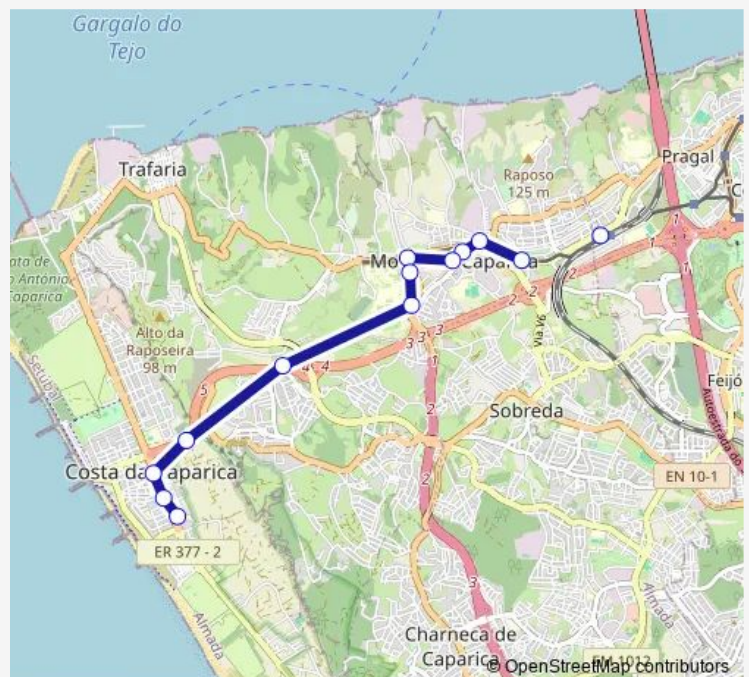

Monte Caparica (FCT) Rotunda

Funchalinho (Nó)

Costa Caparica (I C 20) Cemitério

Costa Caparica (Avª Dr Aresta Branco) Mercado

Costa Caparica (Avª D Sebastião 10)

Costa Caparica (Torre Argolas) Terminal P3

Route schedule

Pragal (R Encosta Sul) — Costa Caparica (Torre Argolas) Terminal P3

Monday 08:25-17:25

Tuesday 08:25-17:25

Wednesday 08:25-17:25

Thursday 08:25-17:25

Friday 08:25-17:25

Saturday —

Sunday —

Route info

Direction: Pragal (R Encosta Sul)

Stops: 13

Trip Duration: 0 hour 25 min

■ 194 - Pragal (Est) - Costa da Caparica

Bus time schedules and route maps are available in an offline PDF at busmaps.com. Use the busmaps.com website to see live bus times, train schedule or subway schedule, and step-by-step directions for all public transit in Caparica