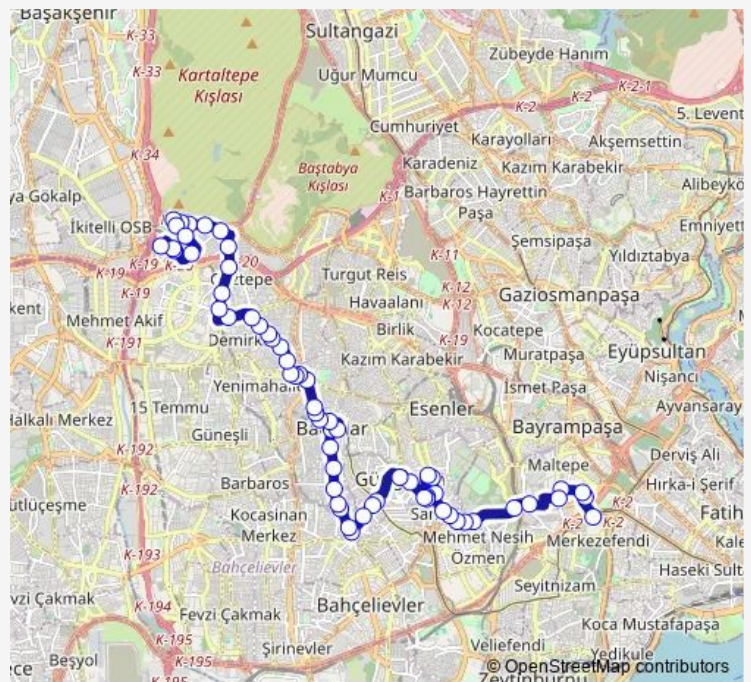

Thursday 05:40

Friday 05:40

Saturday 05:40

Sunday 05:40

Route info

Direction: Panorama 1453

Stops: 62

Trip Duration: 0 hour 52 min