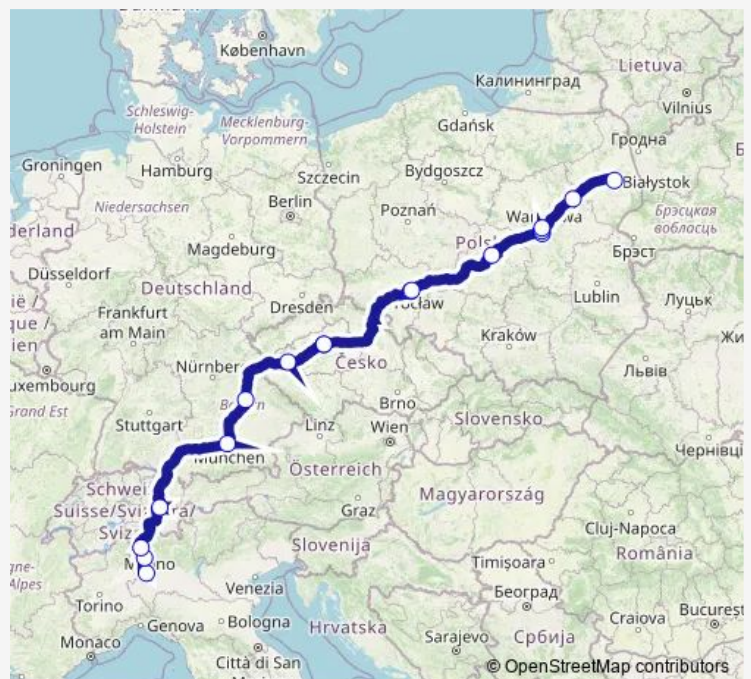

Como

Lugano (Via Ciani)

Chur station train station (Bahnhofplatz)

Zob

Regensburg Hbf

Plzeň (central bus station)

Praha hl.n.

Praha Florenc Úan

Wroclaw, Bus Station

Wroclaw, Plac Grunwaldzki

Lodz, Bus Station

Warsaw, Chopin Airport

Warsaw, Bus Station West

Warsaw, Metro Marymont 14

Ostrow Mazowiecka, Bus station

Bialystok, Bus Station

Route schedule

Milan (Lampugnano bus station) — Bialystok, Bus Station

Monday 21:20

Tuesday 21:20

Wednesday 21:20

Thursday 21:20

Friday 21:20

Saturday 21:20

Sunday 21:20

Route info

Direction: Milan (Lampugnano bus station)

Stops: 17

Trip Duration: 26 hour 25 min

N1308 — Bialystok - Prague - Milan

Direction

Bialystok, Bus Station — Milan (Lampugnano bus station)