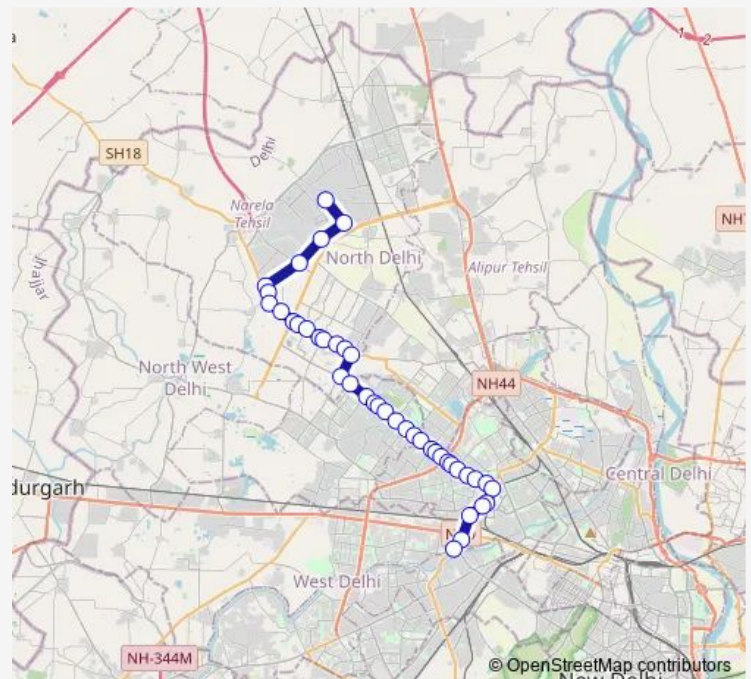

Maharishi Valmiki Hospital

Poothkhurd Village

Sultan Pur Crossing / Poothkhurd

Poothkhurd Firni Road

Barwala Village

Barwala School

Rohini Sec 35

Jain Colony

### Route schedule

Bawana Sec 5 Cluster Depot — Punjabi Bagh Terminal

Monday 05:17-07:58

Tuesday 05:17-07:58

Wednesday 05:17-07:58

Thursday 05:17-07:58

Friday 05:17-07:58

Saturday 05:17-07:58

Sunday 05:17-07:58

### Route info

Direction: Bawana Sec 5 Cluster Depot

Stops: 41

Trip Duration: 1 hour 37 min

■ 990eup

Pal Colony

Rithala Metro Station

Rohini Depot 1 Sec 6