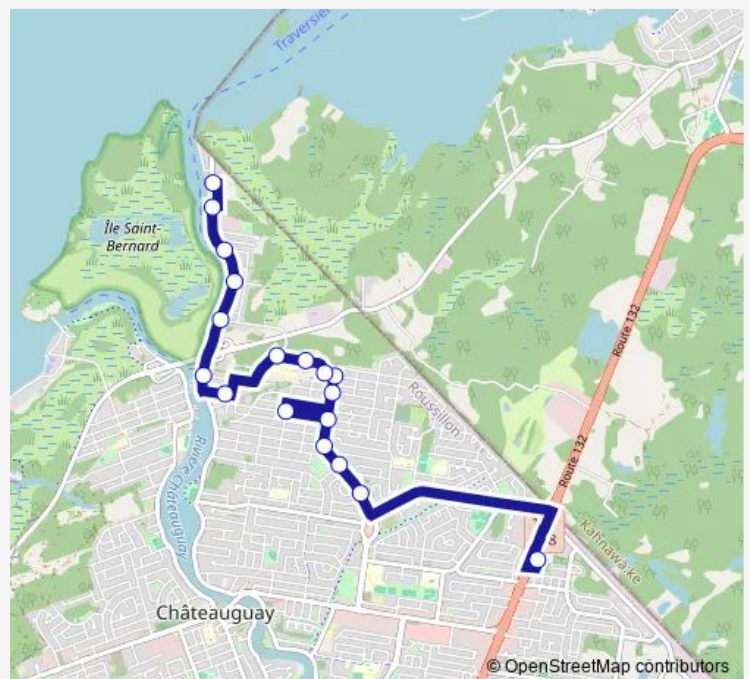

Robert Ouest / Orchard

Robert Ouest / du Christ-Roi

d'Abbotsford / devant le Centre L'Accore

Salaberry Nord / Dupont Ouest

Salaberry Nord / Jack

Salaberry Nord / Beauregard

Salaberry Nord / Dubuc

Salaberry Nord / Létourneau

Higgins / Salaberry Nord

Route schedule

Terminus Châteauguay - Quai taxi — Higgins / Salaberry Nord

Monday	05:59-02:11 ⁺¹
Tuesday	06:06-01:32 ⁺¹
Wednesday	05:59-02:11 ⁺¹
Thursday	05:59-02:11 ⁺¹
Friday	05:59-02:11 ⁺¹
Saturday	05:59-02:11 ⁺¹
Sunday	06:20-02:12 ⁺¹

Route info

Direction: Terminus Châteauguay - Quai taxi

Stops: 18

Trip Duration: 0 hour 15 min

Direction

Higgins / Salaberry Nord — Terminus Châteauguay - Quai taxi

18 stops

[Open route schedule](#)