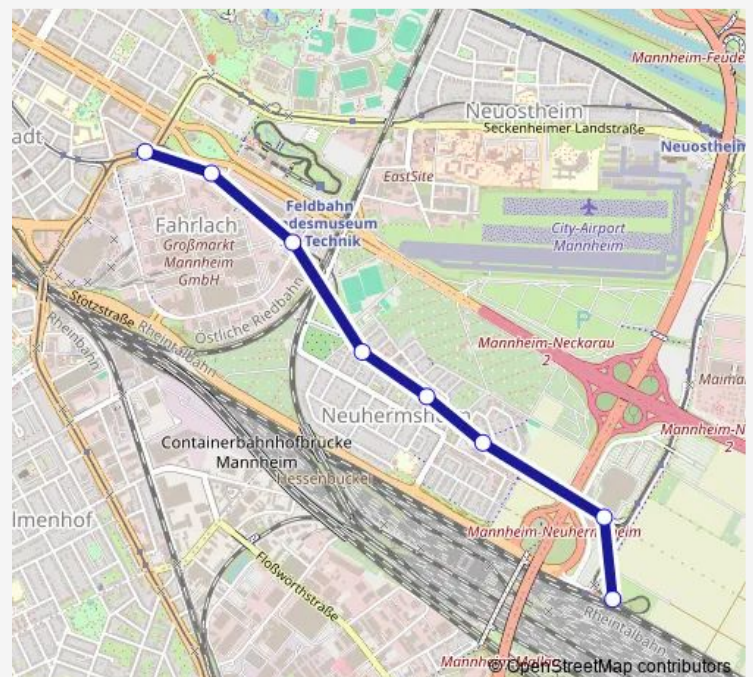

[Open route schedule](#)

Planetarium

Technoseum Süd

Fahrlach

Husarenweg

Ulanenweg

Gerd-Dehof-Platz

SAP Arena Süd

SAP Arena S-Bahnhof

Route schedule

Planetarium — SAP Arena S-Bahnhof

Monday 06:02

Tuesday 06:02

Wednesday 06:02

Thursday 06:02

Friday 06:02

Saturday 08:02-09:02

Sunday —

Route info

Direction: Planetarium

Stops: 8

Trip Duration: 0 hour 9 min

6a — MA SAP Arena S-Bahnhof - Neuo-
stheim/Neuhermsheim - Paradeplatz - MA Rathaus - LU...

6a Tram time schedules and route maps are available in an offline PDF at busmaps.com. Use the busmaps.com website to see live bus times, train schedule or subway schedule, and step-by-step directions for all public transit in Mannheim