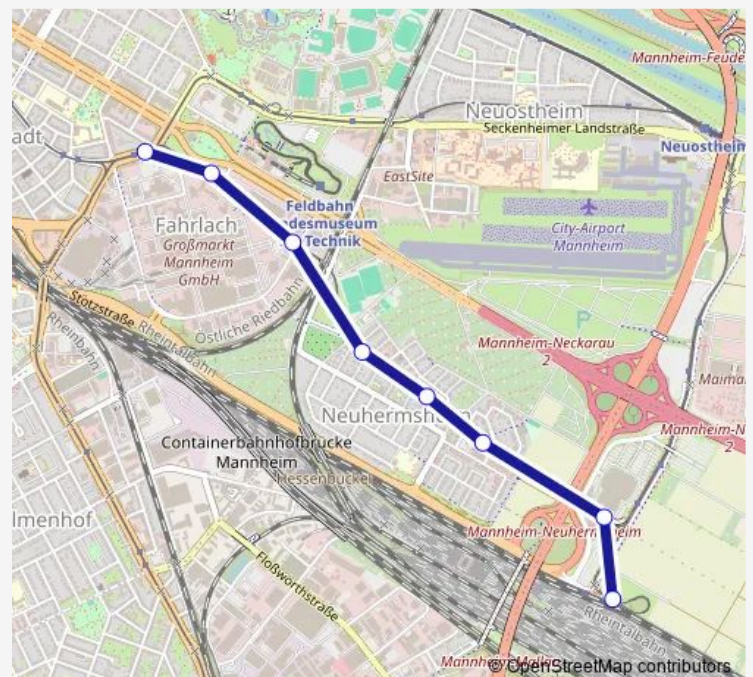

Tram 6A MA SAP Arena S-Bahnhof - Neustheim/Neuhermsheim - Paradeplatz - MA Rathaus - LU Rathaus - Berliner Platz - LU Rheingönheim

[Go to website](#)

Direction

Planetarium — SAP Arena S-Bahnhof

8 stops

[Open route schedule](#)

Planetarium

Technoseum Süd

Fahrlach

Husarenweg

Ulanenweg

Gerd-Dehof-Platz

SAP Arena Süd

SAP Arena S-Bahnhof

Route schedule

Planetarium — SAP Arena S-Bahnhof

Monday 06:02

Tuesday 06:02

Wednesday 06:02

Thursday 06:02

Friday 06:02

Saturday 08:02-20:13

Sunday —

Route info

Direction: Planetarium

Stops: 8

Trip Duration: 0 hour 9 min

6A Tram time schedules and route maps are available in an offline PDF at busmaps.com. Use the busmaps.com website to see live bus times, train schedule or subway schedule, and step-by-step directions for all public transit in Mannheim