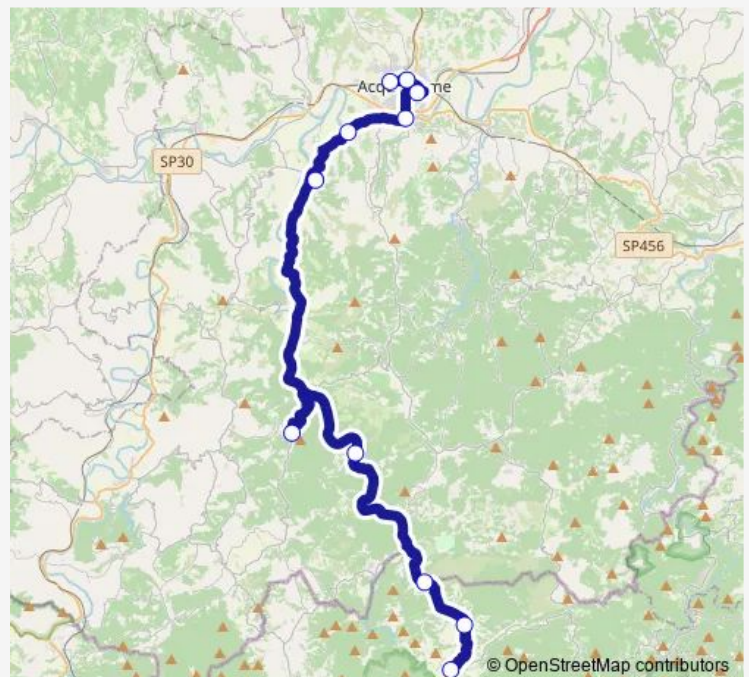

Trip Duration: 0 hour 23 min

■ S026 — Sassello - Acqui Terme

BusMaps

Direction

CARTOSIO — ACQUI TERME - MOVICENTRO

5 stops

[Open route schedule](#)

CARTOSIO

Sunday —

Route info

Direction: ACQUI TERME - CORSO DIVISIONE ACQUI - ISTITUTO TORRE

Stops: 11

Trip Duration: 1 hour 13 min

Direction

SASSELLO — ACQUI TERME - CORSO DIVISIONE ACQUI - ISTITUTO TORRE

10 stops

[Open route schedule](#)

SASSELLO

MADDALENA - SP334 - CASE SPARSE

MOLINO PARETO - LOCALITA' GROSSA

PONTE ROBOARO

MELAZZO

AMANDOLA - LOCALITA' MERGOLO

ACQUI TERME - PISCINA

Wednesday 06:40-16:00

Thursday 06:40-16:00

Friday 06:40-16:00

Saturday 06:45-08:40

Sunday —

Route info

Direction: SASSELLO

Stops: 10