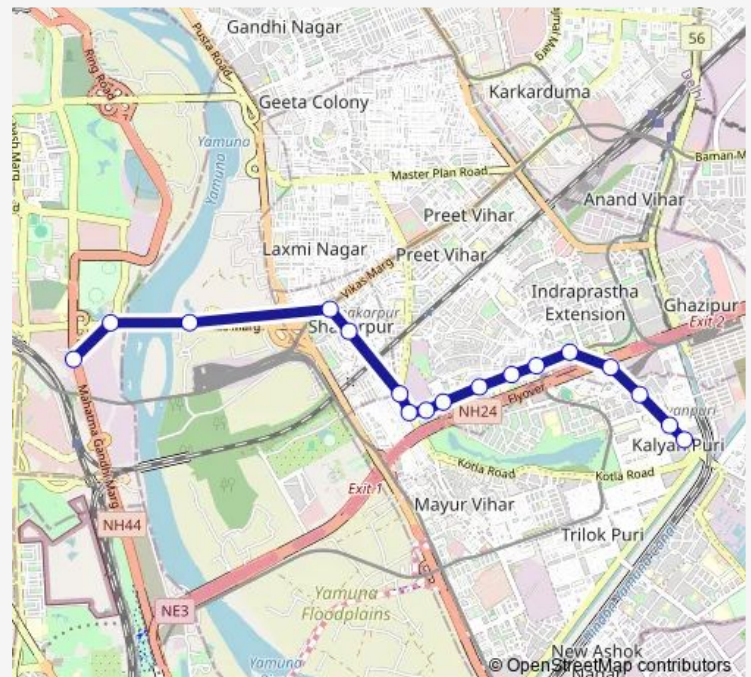

Rainy Well

Laxmi Nagar / Shakarpur Crossing

Shakarpur School Block

Ganesh Nagar

Mother Dairy

Mother Dairy Crossing

Dharma Apartment

Govt Model School / Ambedkar Park

IP Power House (ITO Ring Road) — Kalyan Puri Terminal

Monday 05:39-07:18

Tuesday 05:39-07:18

Wednesday 05:39-07:18

Thursday 05:39-07:18

Friday 05:39-07:18

Saturday 05:39-07:18

Sunday 05:39-07:18

Route info

Direction: IP Power House (ITO Ring Road)

Stops: 17

Trip Duration: 0 hour 32 min

■ 391stlup

391stlup Bus time schedules and route maps are available in an offline PDF at busmaps.com. Use the busmaps.com website to see live bus times, train schedule or subway schedule, and step-by-step directions for all public transit in New Delhi