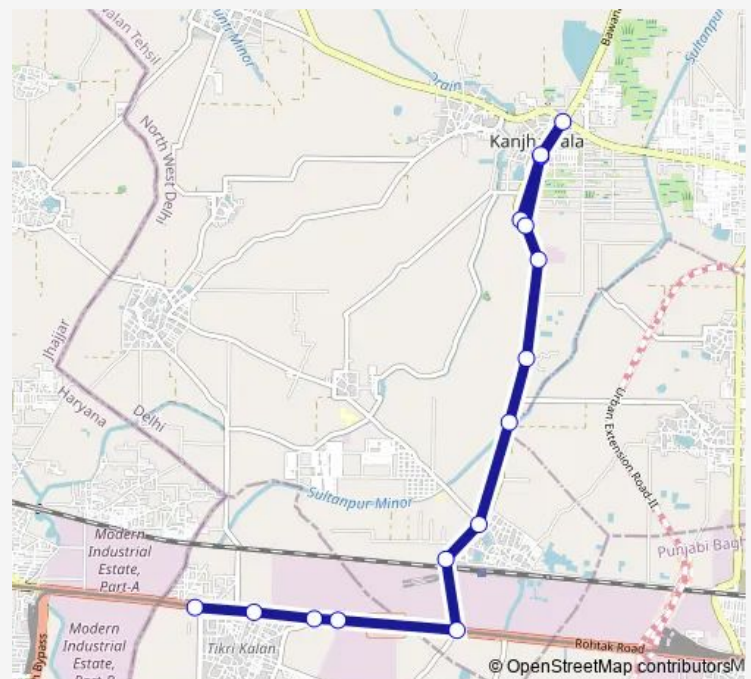

Tikri Hospital

Tikri Village

Tikri Border Metro Station

### Route schedule

Kanjhawala Depot (Narela Road) — Tikri Border Metro Station

Monday 10:02-20:20

Tuesday 10:02-20:20

Wednesday 10:02-20:20

Thursday 10:02-20:20

Friday 10:02-20:20

Saturday 10:02-20:20

### Route info

Direction: Kanjhawala Depot (Narela Road)

Stops: 15

Trip Duration: 0 hour 41 min

938linkstlup

BusMaps

938linkstlup Bus time schedules and route maps are available in an offline PDF at [busmaps.com](https://busmaps.com). Use the [busmaps.com](https://busmaps.com) website to see live bus times, train schedule or subway schedule, and step-by-step directions for all public transit in New Delhi