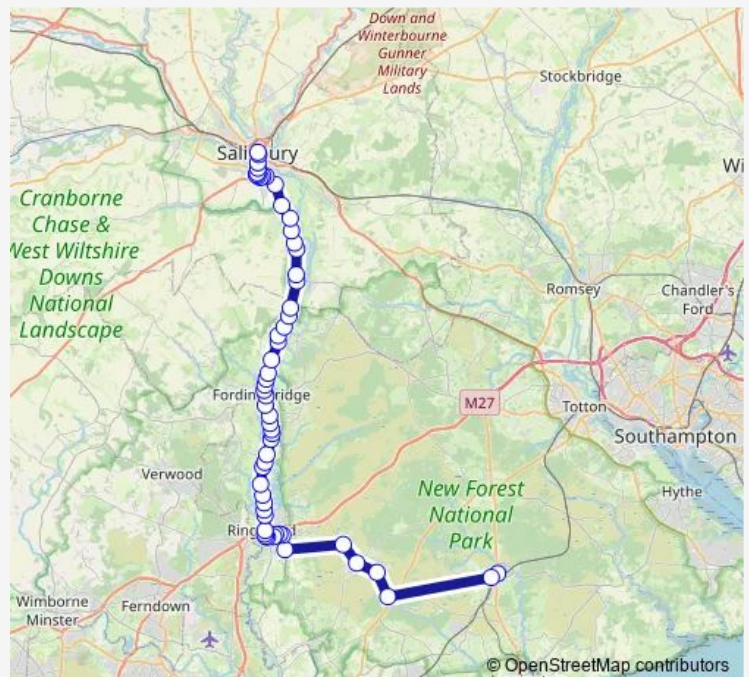

### Route schedule

Brockenhurst College — New Canal

Monday 16:30

Tuesday 16:30

Wednesday 16:30

Thursday 16:30

Friday 16:30

Saturday —

### Route info

Direction: Brockenhurst College

Stops: 58

Trip Duration: 1 hour 18 min

■ C15 — Salisbury - Ringwood - Brockenhurst College

BusMaps

The Bridge

Ibsley Drove

## Route info

Direction: Cathedral Hotel

Stops: 56

Trip Duration: 1 hour 26 min

Alexandra Road

Post Office

Hillwoods Cars & Fuel

Redbrook Farm