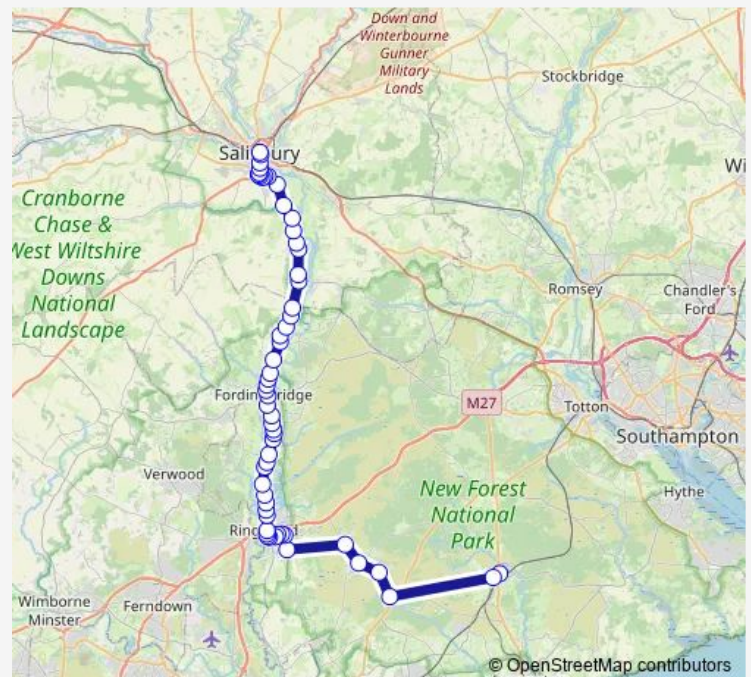

### Route schedule

Brockenhurst College — New Canal

Monday 16:30

Tuesday 16:30

Wednesday 16:30

Thursday 16:30

Friday 16:30

Saturday —

### Route info

Direction: Brockenhurst College

Stops: 58

Trip Duration: 1 hour 18 min

■ C15 — Salisbury - Ringwood - Brockenhurst College

The Bridge

Ibsley Drove

New Forest Water Park

## Route info

Direction: Cathedral Hotel

Stops: 56

Trip Duration: 1 hour 26 min

Alexandra Road

Post Office

Hillwoods Cars & Fuel

Redbrook Farm