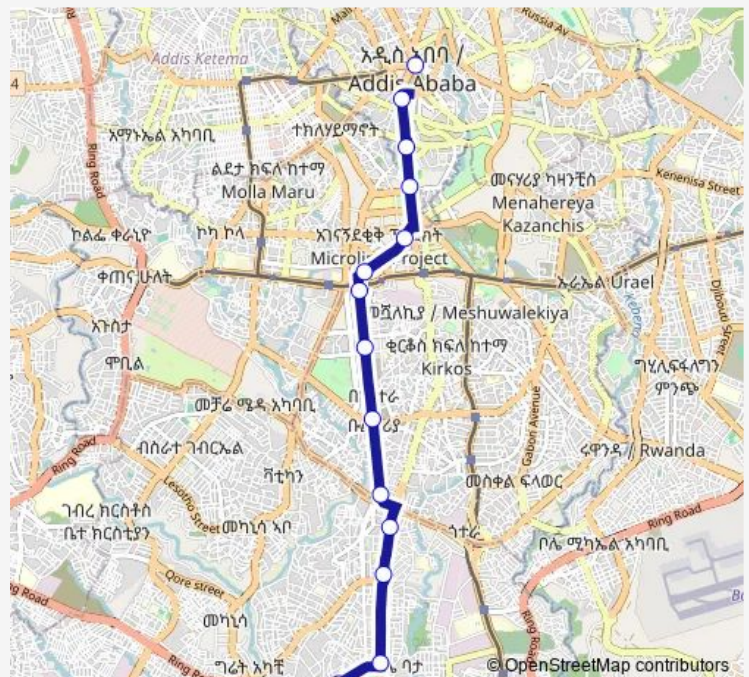

### Route schedule

Mebrat Condominium — Piassa Arada

Monday	06:00
Tuesday	06:00
Wednesday	06:00
Thursday	06:00
Friday	06:00
Saturday	06:00
Sunday	06:00

### Route info

Direction: Mebrat Condominium

Stops: 14

Trip Duration: 0 hour 50 min

C15 — Piassa Arada ↔ Mebrat Condominium