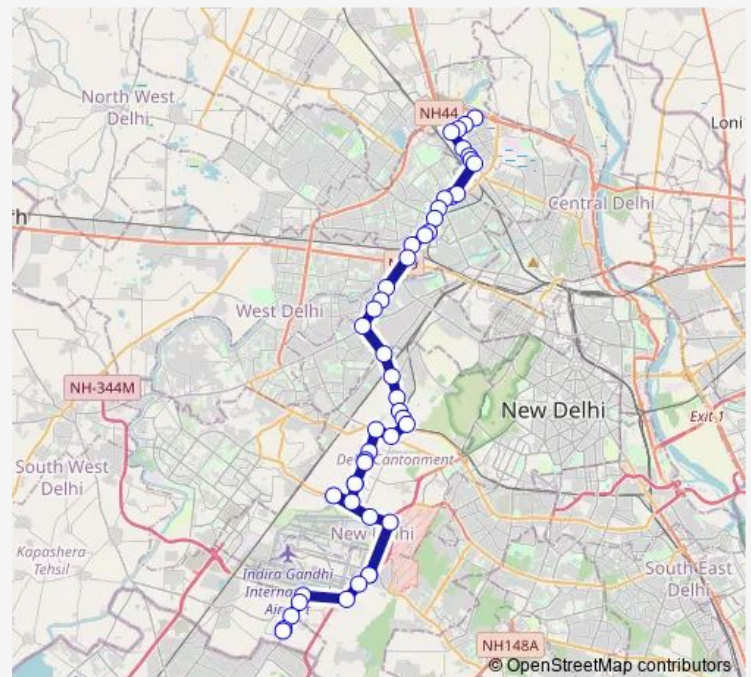

ESI Hospital

Rajdhani College / Raja Garden

Rajouri Garden

Route schedule

E Block Jahangir Puri Terminal — Kapashera Border

Monday 07:30-19:10

Tuesday 07:30-19:10

Wednesday 07:30-19:10

Thursday 07:30-19:10

Friday 07:30-19:10

Saturday 07:30-19:10

Sunday 07:30-19:10

Route info

Direction: E Block Jahangir Puri Terminal

Stops: 47

Trip Duration: 2 hour 18 min

804aup

BusMaps

Maya Puri Depot

Naraina Vihar

Naraina Village (Ring Road)

COD Ring Road

Barar Square

Base Hospital