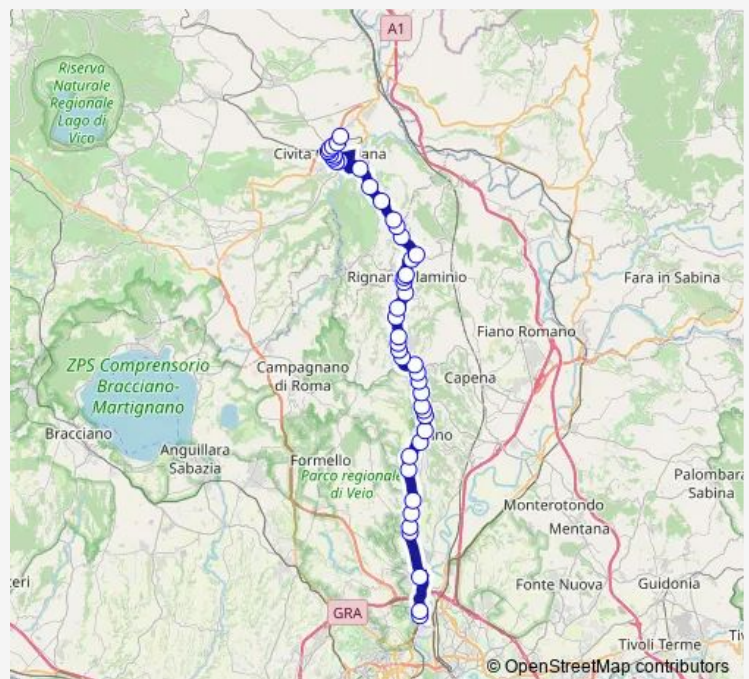

Rignano | Via Flaminia (Montelarco) # f2257

Route schedule

Roma | Saxa Rubra Partenze # f1495 — Civita | Via Terni Via Palombara # f2266

Monday 17:50

Tuesday 17:50

Wednesday 17:50

Thursday 17:50

Friday 17:50

Saturday 17:50

Sunday —

Route info

Direction: Roma | Saxa Rubra Partenze # f1495

Stops: 46

Trip Duration: 1 hour 10 min

Roma Saxa Rubra - Civita Castellana # Cc90d

Rignano | Via Flaminia (Morolo) # f2258

Rignano | Via Flaminia (Monte Cerasa) # f2259

Rignano | Via Flaminia Via Colonnelle # f2260

Rignano | Via Flaminia Via Vallelunga # f2261

Rignano | Via Flaminia Via Alfieri # f2262

Rignano | Via Flaminia Via Fazio # f2263