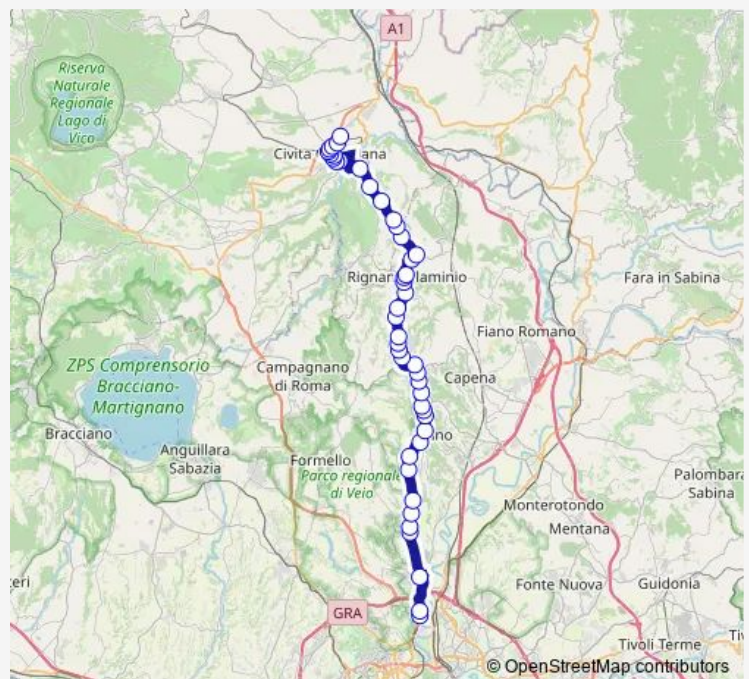

Rignano | Via Flaminia (Montelarco) # f2257

Route schedule

Roma | Saxa Rubra Partenze # f1495 — Civita | Via Terni Via Palombara # f2266

Monday 17:50

Tuesday 17:50

Wednesday 17:50

Thursday 17:50

Friday 17:50

Saturday 17:50

Sunday —

Route info

Direction: Roma | Saxa Rubra Partenze # f1495

Stops: 46

Trip Duration: 1 hour 10 min

Roma Saxa Rubra - Civita Castellana # Cc90d

Rignano | Via Flaminia (Morolo) # f2258

Rignano | Via Flaminia (Monte Cerasa) # f2259

Rignano | Via Flaminia Via Colonnelle # f2260

Rignano | Via Flaminia Via Vallelunga # f2261

Rignano | Via Flaminia Via Alfieri # f2262

Rignano | Via Flaminia Via Fazio # f2263