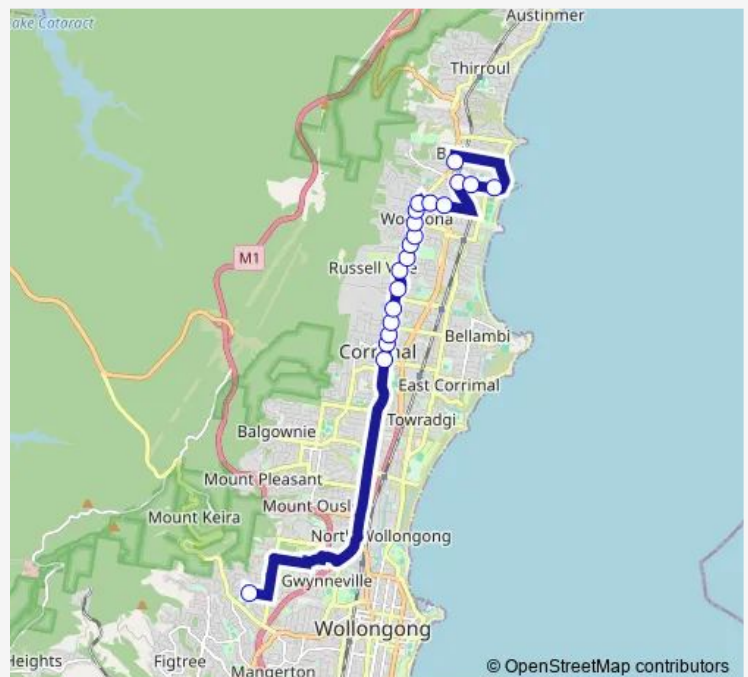

Princes Hwy At Popes Rd

Campbell St After Haddon Lane

Campbell St After Robert St

Farrell Rd At Franklin Av

Farrell Rd At Artis St

Farrell Rd Opp Bulli Beach Tourist Park

Pcyc Bulli, Princes Hwy

Route schedule

Route info

Direction: Edmund Rice College, School Grounds, Keira Mine Rd

Stops: 20

Trip Duration: 0 hour 30 min

Direction

Bulli Heritage Hotel, Princes Hwy — Edmund Rice College, School Grounds, Keira Mine Rd

23 stops

[Open route schedule](#)

Bulli Heritage Hotel, Princes Hwy

Park Rd Before Trinity Row

Trinity Row Opp Jardine St

Bulli Beach Tourist Park, Farrell Rd

Farrell Rd After Carrington St

Farrell Rd At Waterloo St

Wednesday 07:00

Thursday 07:00

Friday 07:00

Saturday —

Sunday —

Route info

Direction: Bulli Heritage Hotel, Princes Hwy

Stops: 23