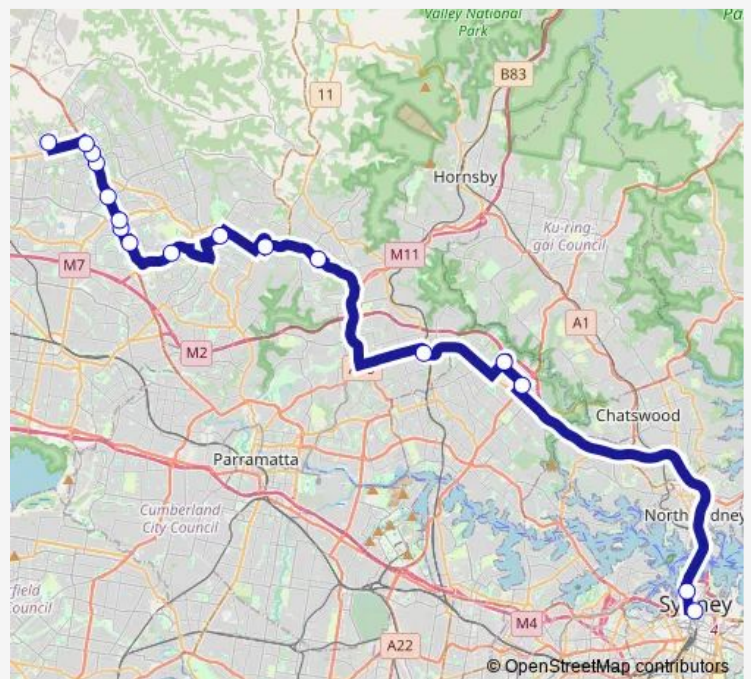

Hills Showground Station, Doran Dr

Norwest Station, Norwest Bvd

Bella Vista Station, Mawson Av, Stand B

Balmoral, North West Twy

Burns, North West Twy

Kellyville Station, North West Twy, Stand B

Merriville, North West Twy

Sanctuary, North West Twy

North West Twy Opp Rouse Hill Station

Tallawong Station, Implexa Pde

**Route schedule**

Town Hall, Park St, Stand K — Tallawong Station, Implexa Pde

Monday	03:40-02:40 <sup>+1</sup>
Tuesday	03:40-02:40 <sup>+1</sup>
Wednesday	03:40-02:40 <sup>+1</sup>
Thursday	03:40-02:40 <sup>+1</sup>
Friday	03:40-02:40 <sup>+1</sup>
Saturday	03:40-02:40 <sup>+1</sup>
Sunday	03:40-02:40 <sup>+1</sup>

**Route info**

Direction: Town Hall, Park St, Stand K

Stops: 17

Trip Duration: 1 hour 15 min

**N92 — City Town Hall to Tallawong via Macquarie Park (Night Service)** **BusMaps**

## Direction

Tallawong Station, Implexa Pde — Town Hall, Park St, Stand H

17 stops

[Open route schedule](#)

Tallawong Station, Implexa Pde

Rouse Hill Station, North West Twy

Sanctuary, North West Twy

Merriville, North West Twy