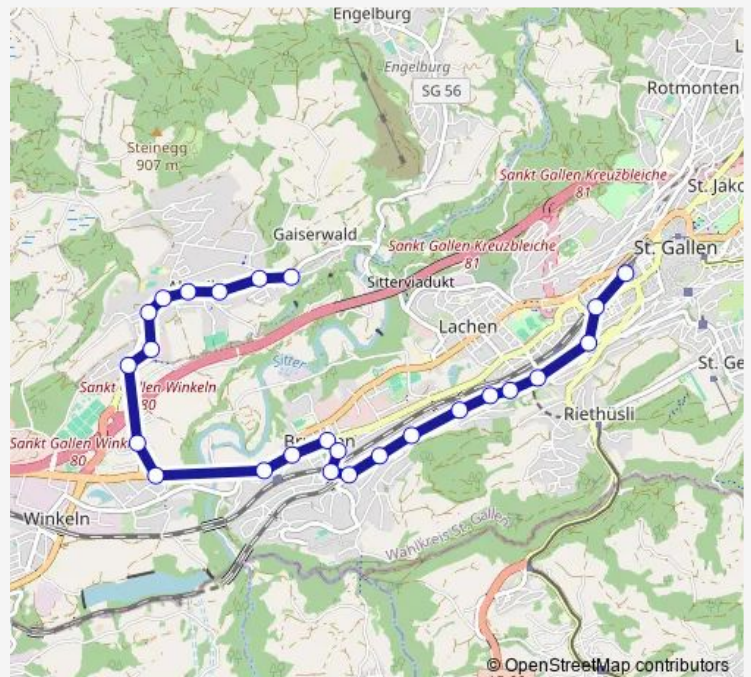

### Route schedule

Abtwil SG, St. Josefen — St. Gallen, Bahnhof

Monday	—
Tuesday	—
Wednesday	—
Thursday	—
Friday	26:13 <sup>+1</sup>
Saturday	03:13-02:13 <sup>+1</sup>
Sunday	03:13

### Route info

Direction: Abtwil SG, St. Josefen

Stops: 25

Trip Duration: 0 hour 17 min

■ N92

BusMaps

St. Gallen, Ruckhalde

St. Gallen, Geltenwilenstrasse