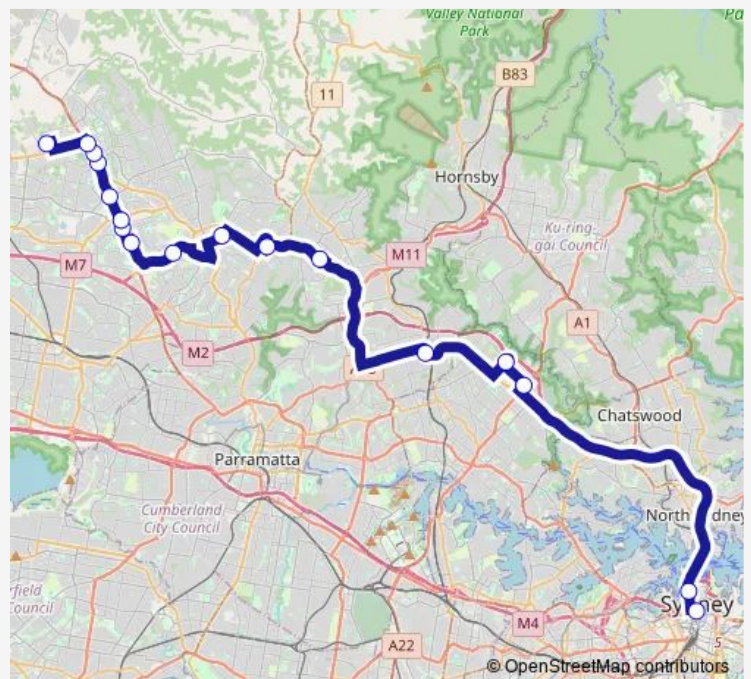

Rouse Hill Station, North West Twy

Sanctuary, North West Twy

Merriville, North West Twy

Kellyville Station, North West Twy, Stand A

Burns, North West Twy

Balmoral, North West Twy

Bella Vista Station, Mawson Av, Stand A

Norwest Bvd Opp Norwest Station

Doran Dr Opp Hills Showground Station

Castle Hill Station, Old Northern Rd, Stand C

Bradfield Pde Opp Cherrybrook Station

Epping Station, Beecroft Rd, Stand C

Macquarie Centre, Stand B

Macquarie Park Station, Lane Cove Rd, Stand A

Wynyard Station, York St, Stand K

Town Hall, Park St, Stand K

Route schedule

Tallawong Station, Implexa Pde — Town Hall, Park St, Stand K

Monday	—
Tuesday	—
Wednesday	—
Thursday	—
Friday	—
Saturday	—
Sunday	24:00-01:00 ⁺¹

Route info

Direction: Tallawong Station, Implexa Pde

Stops: 17

Trip Duration: 1 hour 17 min

Direction

Town Hall, Park St, Stand K — Tallawong Station, Implexa Pde

17 stops

[Open route schedule](#)