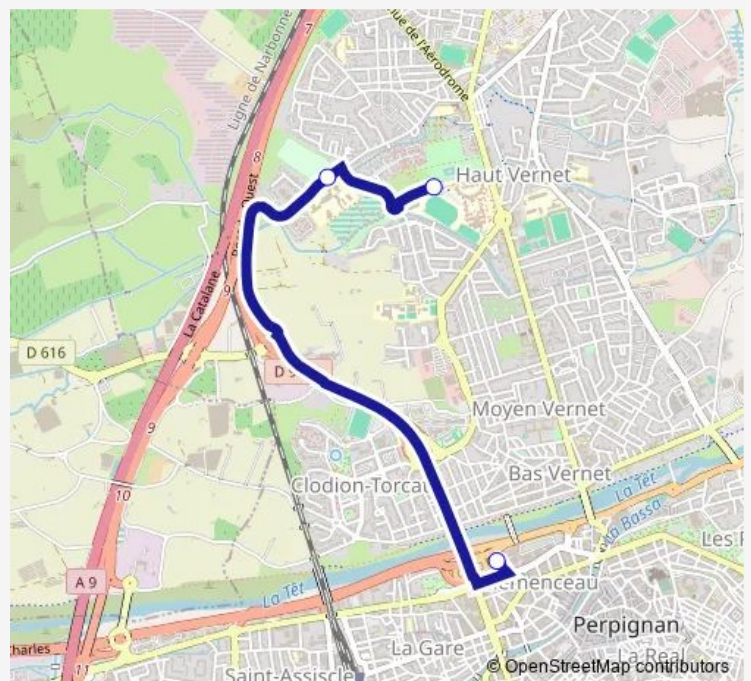

## Bus 519 Gare Routière - Lycée Maillol

[Go to website](#)

### Direction

Gare Routière Méditerranée — Lycée Maillol - Arrêt Scolaire 2

3 stops

[Open route schedule](#)

Gare Routière Méditerranée

Lycée Saint-Louis DE Gonzague

Lycée Maillol - Arrêt Scolaire 2

### Route schedule

Gare Routière Méditerranée — Lycée Maillol - Arrêt Scolaire 2

Monday	—
Tuesday	—
Wednesday	07:30
Thursday	—
Friday	—
Saturday	—
Sunday	—

### Route info

Direction: Gare Routière Méditerranée

Stops: 3

Trip Duration: 0 hour 20 min

519 — Gare Routière - Lycée Maillol

519 Bus time schedules and route maps are available in an offline PDF at [busmaps.com](https://busmaps.com). Use the [busmaps.com](https://busmaps.com) website to see live bus times, train schedule or subway schedule, and step-by-step directions for all public transit in Perpignan