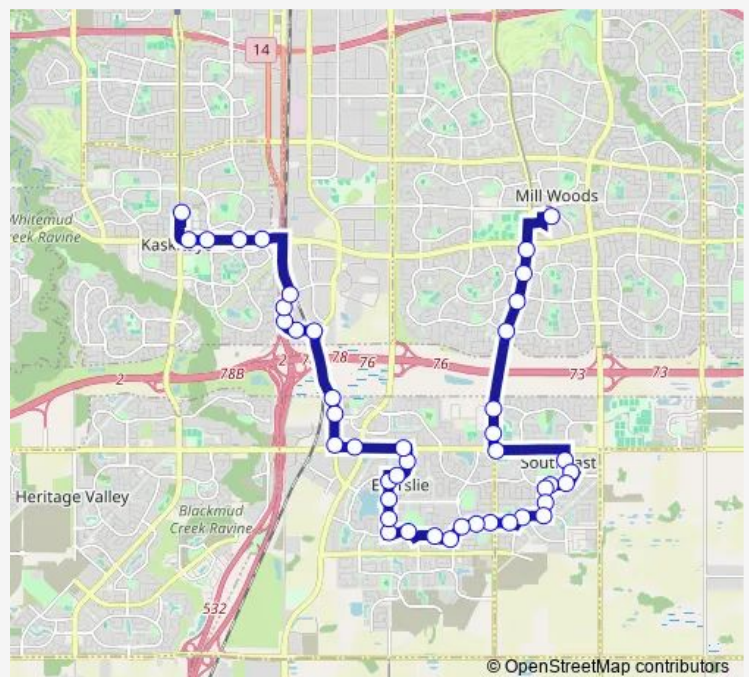

Summerside Drive & Ellerslie Road Sw

Summerside Drive & 11 Avenue Sw

87A Street & Summerside Drive Sw

88 Street & Summerside Drive Sw

**Route schedule**

Century Park Transit Centre Bay M — Mill Woods Transit Centre Bay D

Monday 05:38-00:08<sup>+1</sup>

Tuesday 05:38-00:08<sup>+1</sup>

Wednesday 05:38-00:08<sup>+1</sup>

Thursday 05:38-00:08<sup>+1</sup>

Friday 05:38-00:08<sup>+1</sup>

Saturday 05:45-24:00

Sunday 05:45-23:45

**Route info**

Direction: Century Park Transit Centre Bay M

Stops: 50

Trip Duration: 0 hour 47 min

519 — Mill Woods - Century Park

88 Street & Summerside Grande Boulevard Sw

88 Street & 20 Avenue Sw

85 Street & Savaryn Drive Sw

Savaryn Drive & 22 Avenue Sw

78 Street & 22 Avenue Sw

74 Street & 22 Avenue Sw

Shaw Way & 22 Avenue Sw

69A Street & Shaw Way Sw

68 Street & Shaw Way Sw

66 Street & Winspear Common Sw

Winspear Common & Winspear Crescent Sw