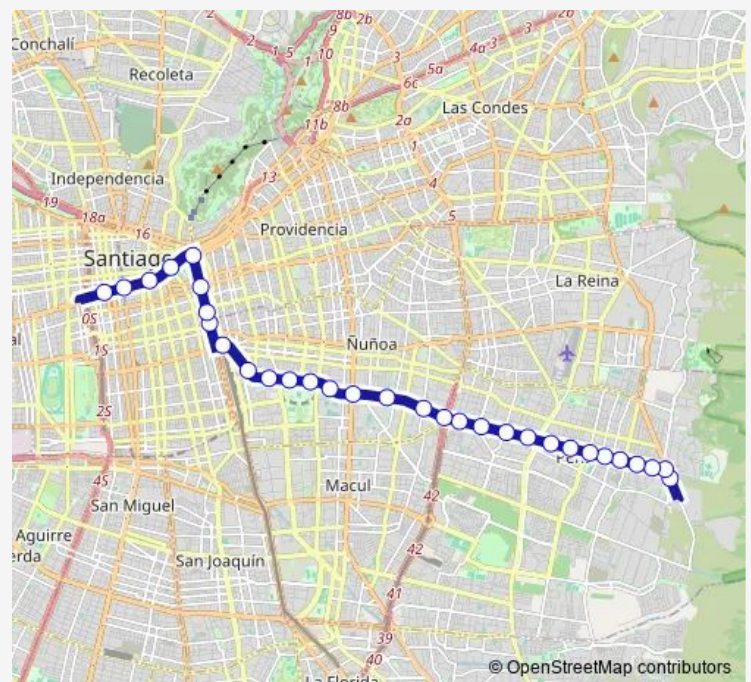

### Route schedule

Pd1429-Av. Diagonal Las Torres / esq. Álvaro Casanova  
— Pa365-Parada 3 / (M) La Moneda

Monday	00:00
Tuesday	00:00
Wednesday	00:00
Thursday	00:00
Friday	00:00
Saturday	00:00
Sunday	00:00

### Route info

Direction: Pd1429-Av. Diagonal Las Torres / esq. Álvaro Casanova

Stops: 31

Trip Duration: 0 hour 54 min

519 — Alameda - Av. Grecia

Pd563-Parada 4 / Suárez Mujica

Pd564-Parada 2 / (M) Irarrázaval