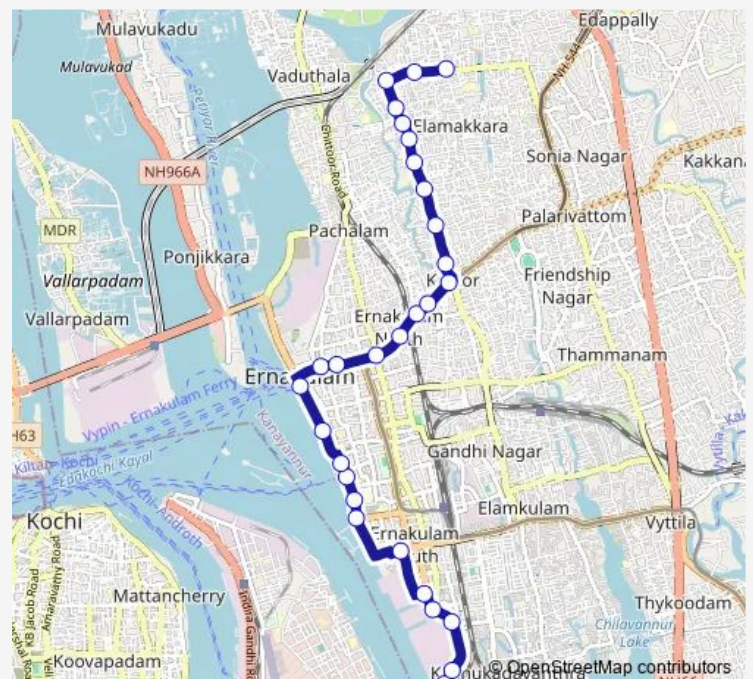

### Route schedule

Thevara Junction — Punnakkal

Monday 06:00

Tuesday 06:00

Wednesday 06:00

Thursday 06:00

Friday 06:00

Saturday 06:00

Sunday 06:00

### Route info

Direction: Thevara Junction

Stops: 29

Trip Duration: 0 hour 31 min

Elamakkara ↔ Thevara

Pottakuzhi

Thannikkal Temple

Thannikkal Junction