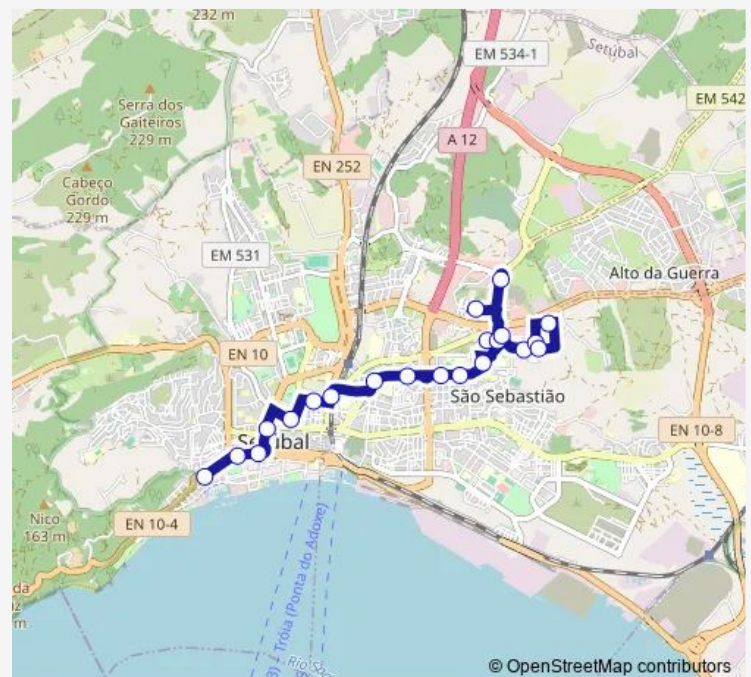

Monday 20:30-23:30

Tuesday 20:30-23:30

Wednesday 20:30-23:30

Thursday 20:30-23:30

Friday 20:30-23:30

Saturday —

Sunday —

Route info

Direction: Setúbal (AV Luísa Todi 353)

Stops: 21

Trip Duration: 0 hour 25 min

Direction

Setúbal (Monte Belo Norte) Terminal — Setúbal (AV Luísa Todi 353)

22 stops

[Open route schedule](#)

Setúbal (Monte Belo Norte) Terminal