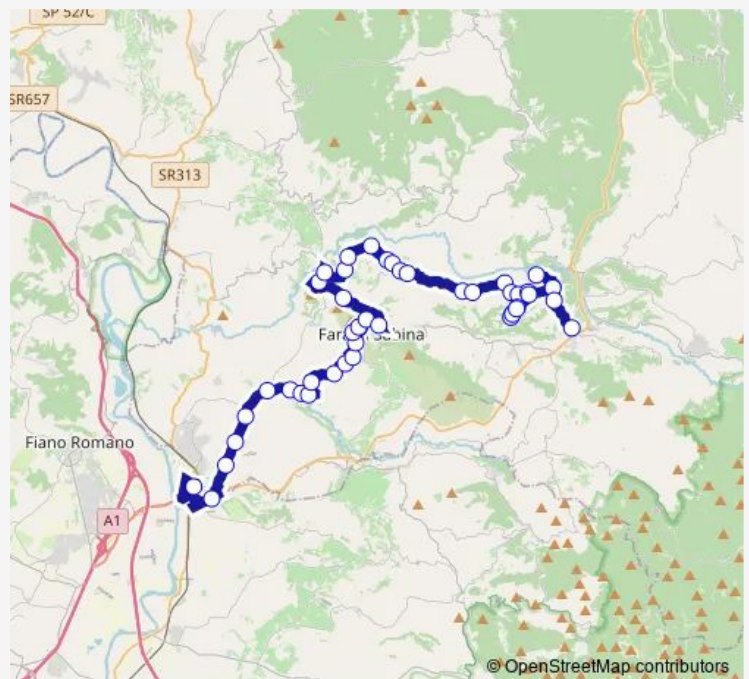

## Route schedule

MONTELIBRETTI | Stazione FS # f9958 — POGGIO MOIANO | Via Mirtense (Osteria Nuova) # f9859

Monday	20:40
Tuesday	20:40
Wednesday	20:40
Thursday	20:40
Friday	20:40
Saturday	20:40
Sunday	—

## Route info

Direction: MONTELIBRETTI | Stazione FS # f9958

Stops: 46

Trip Duration: 0 hour 50 min

Passo Corese - Osteria Nuova # Pg063d

CASTELNUOVO F. | Via Farfa Via Granica # f9980

CASTELNUOVO F. | Via Ficoccelli Str. Mercato # f9918