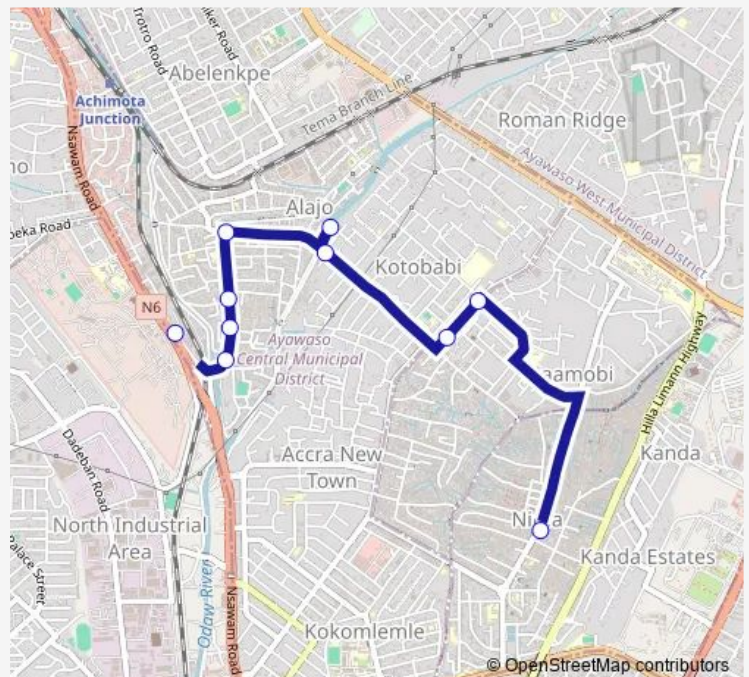

Bus 400a Nima Overhead Station to Alajo Station

[Go to website](#)

Direction

Terminal Nima Overhead Station — Terminal Alajo Station

10 stops

[Open route schedule](#)

Terminal Nima Overhead Station

Abavana

Police Station 400

Station 400

Drugstore

T-Junction 096

Sunshine 400

Adangme

Market 224

Terminal Alajo Station

Route schedule

Terminal Nima Overhead Station — Terminal Alajo Station

Monday 15:01

Tuesday 15:01

Wednesday 15:01

Thursday 15:01

Friday 15:01

Saturday 15:01

Sunday 15:01

Route info

Direction: Terminal Nima Overhead Station

Stops: 10

Trip Duration: 0 hour 32 min

■ 400a — Nima Overhead Station to Alajo Station

400a Bus time schedules and route maps are available in an offline PDF at busmaps.com. Use the busmaps.com website to see live bus times, train schedule or subway schedule, and step-by-step directions for all public transit in Accra