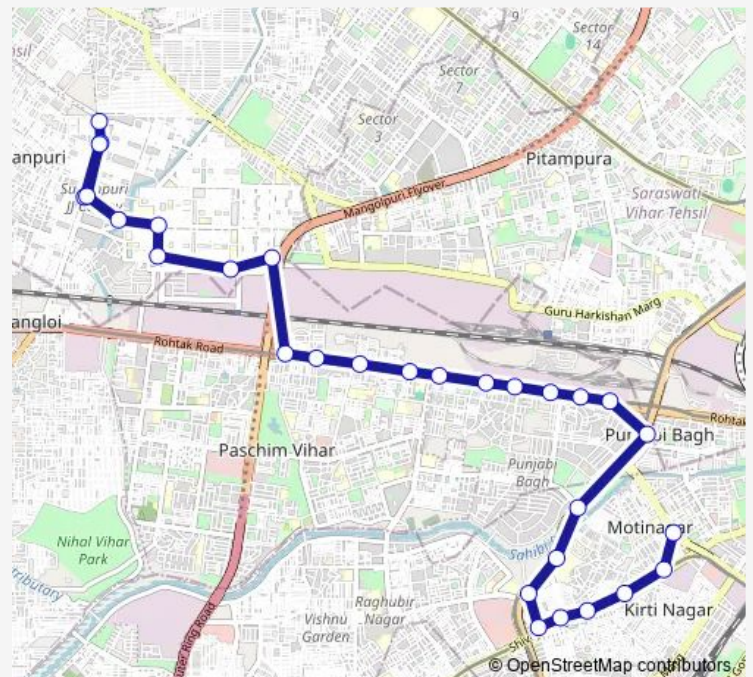

Shivaji Park

Maharaja Agrasen Hospital

Punjabi Bagh East

Route schedule

Sultanpuri Terminal — Karampura Terminal

Monday 05:15-19:45

Tuesday 05:15-19:45

Wednesday 05:15-19:45

Thursday 05:15-19:45

Friday 05:15-19:45

Saturday 05:15-19:45

Sunday 05:15-19:45

Route info

Direction: Sultanpuri Terminal

Stops: 30

Trip Duration: 0 hour 59 min

■ 908down

BusMaps

Punjabi Bagh Club

ESI Hospital

Rajdhani College / Raja Garden

Raja Garden

Bali Nagar

Basai Darapur / Ramesh Nagar

Sunday 06:04-20:21

Route info

Direction: Sultanpuri Terminal

Stops: 31

Trip Duration: 0 hour 56 min

Raja Garden

Bali Nagar

Basai Darapur / Ramesh Nagar