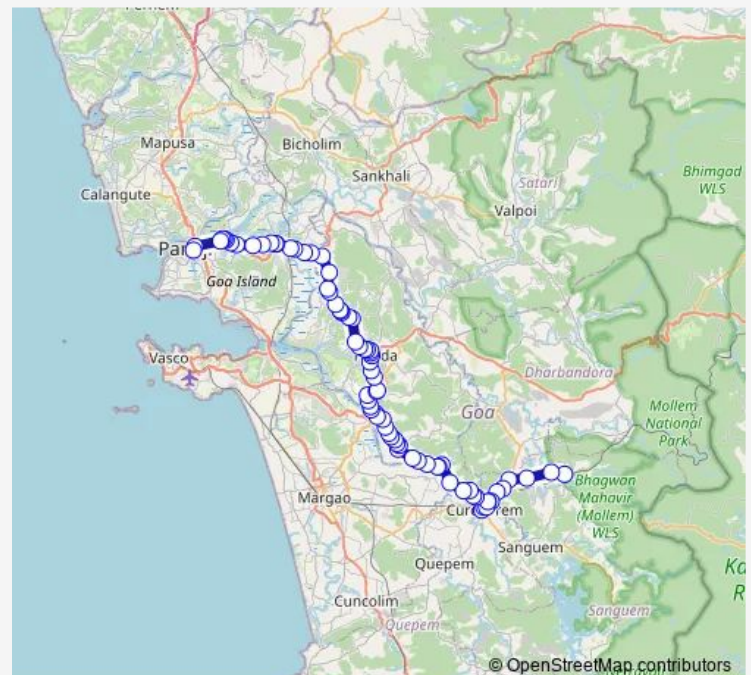

Thursday 07:00

Friday 07:00

Saturday 07:00

Sunday 07:00

Route info

Direction: Kalay

Stops: 76

Trip Duration: 2 hour 40 min

■ PRV128 — Secretariat - Kalay via Curchorem

BusMaps

Manke

Dabolim-Shiroda

Shiroda Shivnathi Temple

Shiroda Market

Shiroda KTC Bus Stand

RIT College Stop

Baikade

Ayurvedic College

Vazem

Tarvale

Maternity Hospital Stop

Old Borim Bridge

Borim Bridge

Borim