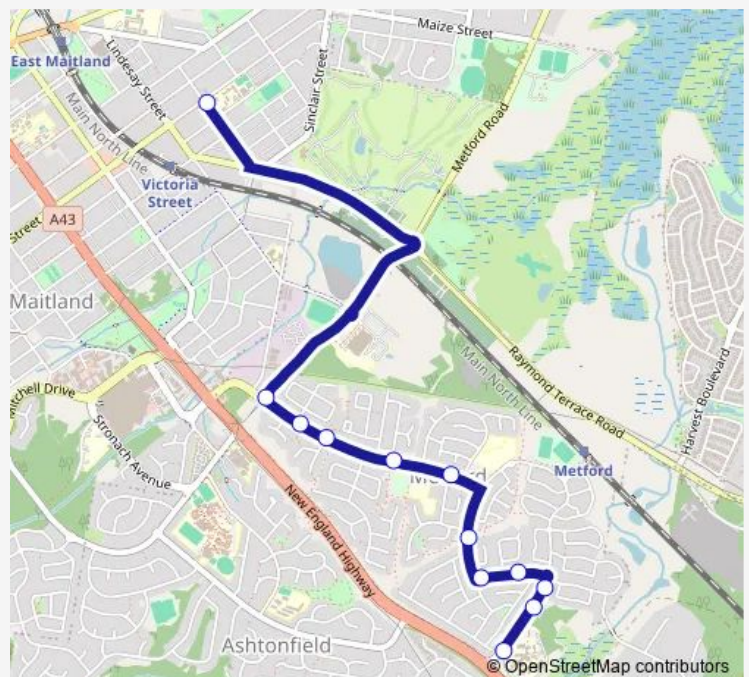

School Bus 2615 Maitland HS to Metford Tafe

[Go to website](#)

Direction

Maitland High School, Hunter St — Tafe Maitland, Ferraby Dr

12 stops

[Open route schedule](#)

Maitland High School, Hunter St

Metford Rd At Chelmsford Dr (Hail And Ride)

Ferraby Dr After Streeton Dr

Ferraby Dr Opp 32

Tafe Maitland, Ferraby Dr

Route schedule

Maitland High School, Hunter St — Tafe Maitland, Ferraby Dr

Monday 16:01

Tuesday 16:01

Wednesday 16:01

Thursday 16:01

Friday 16:01

Saturday —

Sunday —

Route info

Direction: Maitland High School, Hunter St

Stops: 12

Trip Duration: 0 hour 11 min