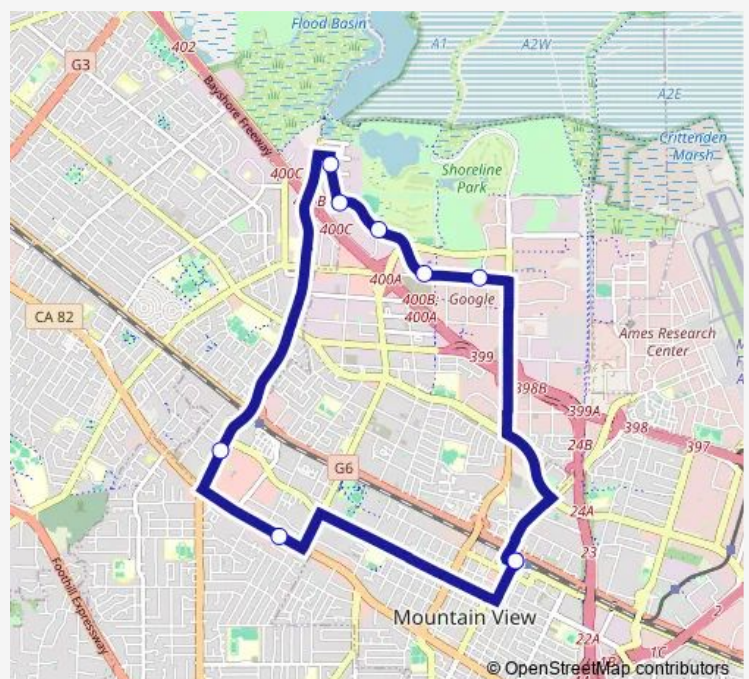

Bus C - PM Charleston, Garcia & San Antonio (Counterclockwise loop)

[Go to website](#)

Direction

undefined — undefined

0 stops

[Open route schedule](#)

Route schedule

undefined — undefined

Monday	15:14-18:51
Tuesday	15:14-18:51
Wednesday	15:14-18:51
Thursday	15:14-18:51
Friday	15:14-18:51
Saturday	—
Sunday	—

Route info

Direction:

Stops: 0

Trip Duration: — min

C - PM — Charleston, Garcia & San Antonio (Counterclockwise loop)

The schedule is provided in the local timezone. Times with "(+1)" indicate departures on the next day.

PDF file created on 2025-01-16

2024 BusMaps.com - All Rights Reserved