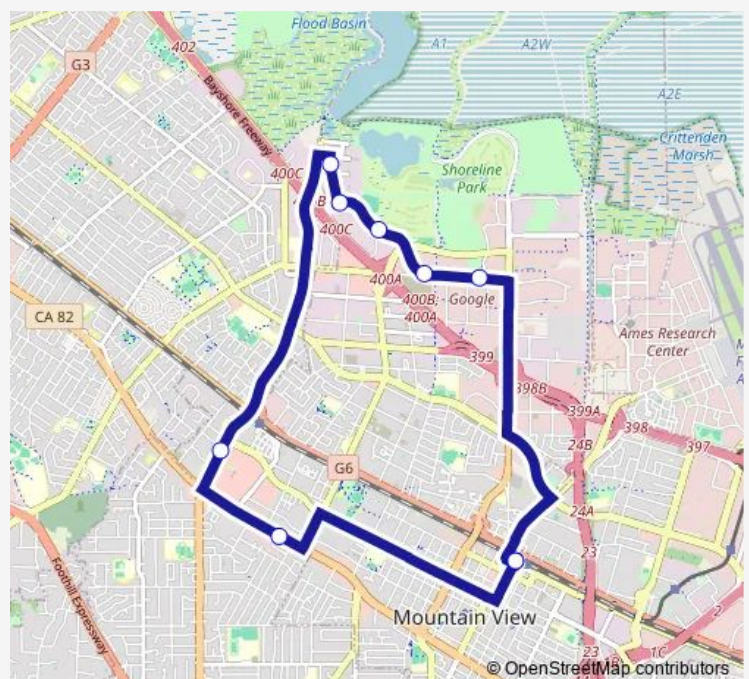

Bus C - Pm Charleston, Garcia & San Antonio (Counterclockwise loop)

[Go to website](#)

Direction

undefined — undefined

0 stops

[Open route schedule](#)

Route schedule

undefined — undefined

Monday	15:14-18:51
Tuesday	15:14-18:51
Wednesday	15:14-18:51
Thursday	15:14-18:51
Friday	15:14-18:51
Saturday	—
Sunday	—

Route info

Direction:

Stops: 0

Trip Duration: — min

C - Pm — Charleston, Garcia & San Antonio (Counterclockwise loop)

The schedule is provided in the local timezone. Times with "(+1)" indicate departures on the next day.

PDF file created on 2025-02-26

2024 BusMaps.com - All Rights Reserved