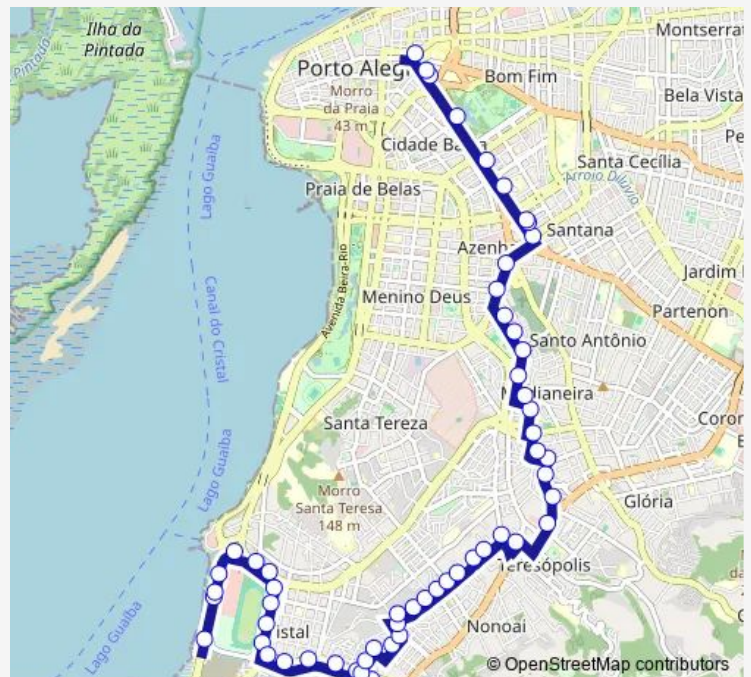

### Route info

Direction: Borges DE Medeiros DF 1210 EF Caixa  
Econômica

Stops: 60

Trip Duration: 0 hour 45 min

2641 — Prado (Via Leste)

DR Carlos Barbosa 977

DR Carlos Barbosa DF 1400

Silva Paes 1689