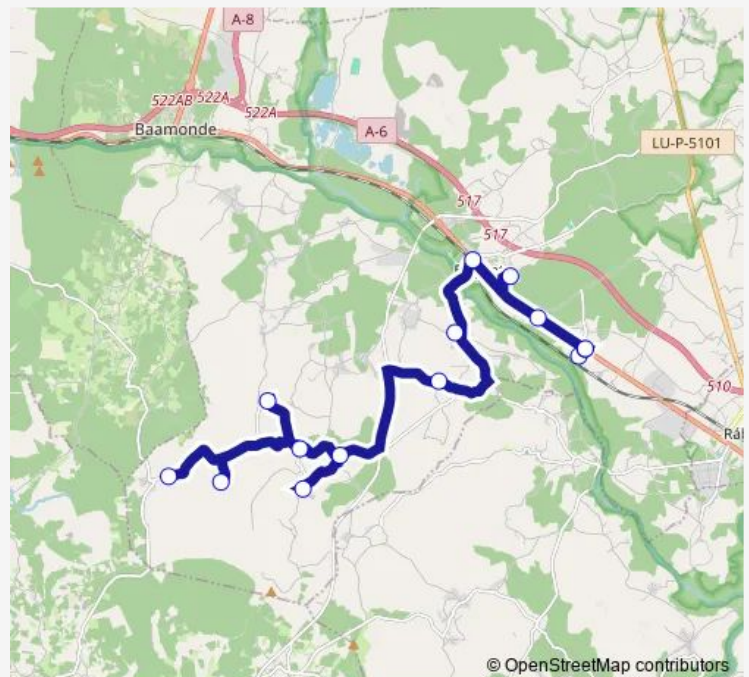

Tuesday 08:46

Wednesday 08:46

Thursday 08:46

Friday 08:46

Saturday —

Sunday —

Route info

Direction: Lousado li

Stops: 15

Trip Duration: 0 hour 39 min

Xg680007 — Ceip Virxe do Corpiño-Charlón (Lousado)

Direction

Ceip Virxe DO Corpiño — Lousado li

15 stops

[Open route schedule](#)

Ceip Virxe DO Corpiño

Monday 16:05

Tuesday 16:05

Wednesday 16:05

Thursday 16:05

Friday 16:05

Saturday —

Sunday —

Route info