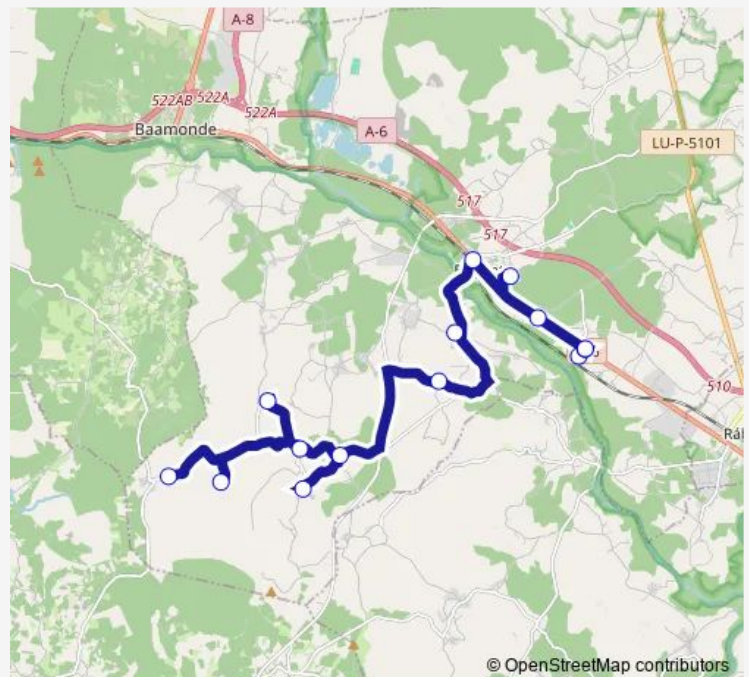

A Pena

AS Fungas Nucleo

Charlón (Lousado)

Route schedule

Ceip Virxe DO Corpiño — Charlón (Lousado)

Monday	16:05
Tuesday	16:05
Wednesday	16:05
Thursday	16:05
Friday	16:05
Saturday	—
Sunday	—

Route info

Direction: Ceip Virxe DO Corpiño

Stops: 14

Trip Duration: 0 hour 38 min

■ XG680007 — Ceip Virxe do Corpiño-Charlón (Lousado)

Direction

Charlón (Lousado) — Ceip Virxe DO Corpiño

14 stops

[Open route schedule](#)

Charlón (Lousado)

Tuesday 08:47

Wednesday 08:47

Thursday 08:47

Friday 08:47

Saturday —

Sunday —

Route info

Direction: Charlón (Lousado)