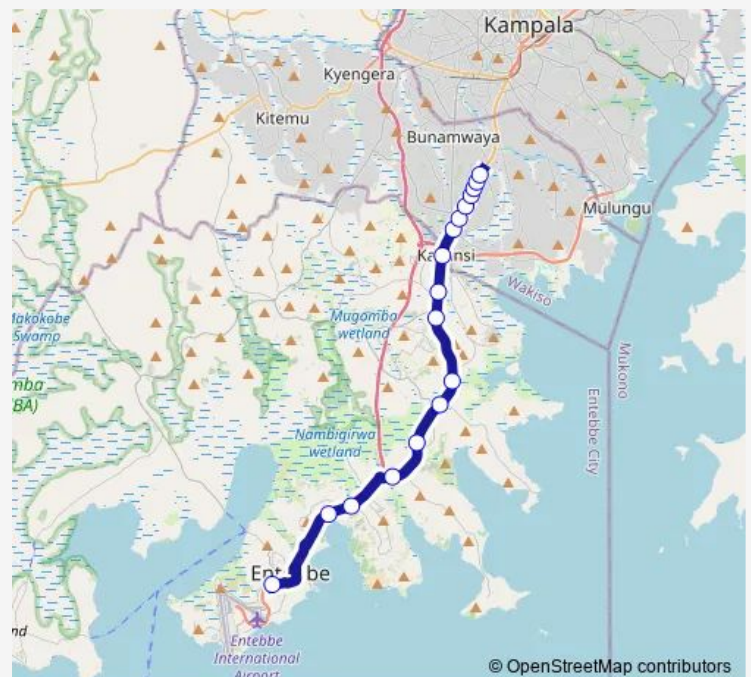

Lweza Estate

Mildmay Health Centre

Seguku Sign Post

Seguku Market

Mogas Seguku

Lubowa Police Station

Full Gospel Church - Zana Sign Post

Route schedule

Kitoro Taxi Park - Entebbe — Full Gospel Church - Zana Sign Post

Monday 06:30-19:00

Tuesday 06:30-19:00

Wednesday 06:30-19:00

Thursday 06:30-19:00

Friday 06:30-19:00

Saturday 06:30-19:00

Sunday 06:30-19:00

Route info

Direction: Kitoro Taxi Park - Entebbe

Stops: 17

Trip Duration: 1 hour 6 min

Direction

Full Gospel Church - Zana Sign Post — Kitoro Taxi Park - Entebbe

18 stops

[Open route schedule](#)