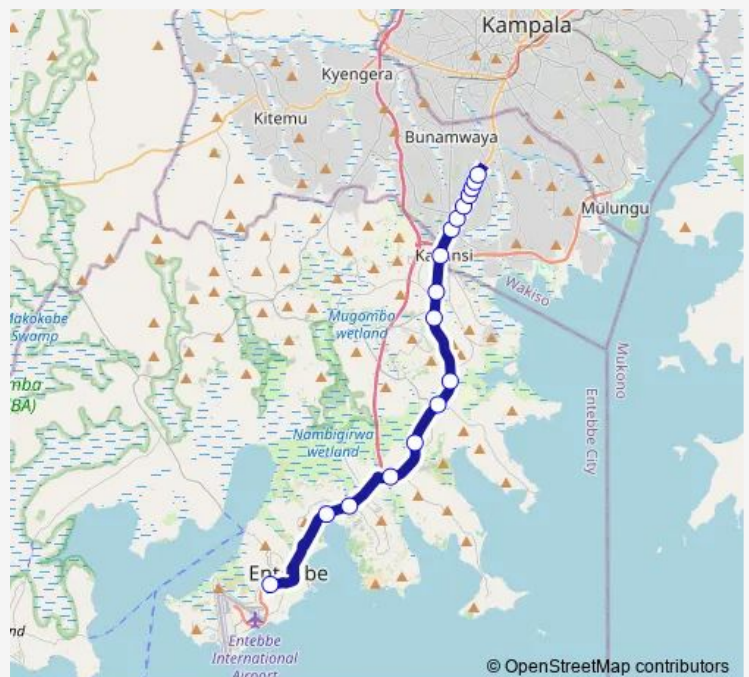

Lweza Estate

Mildmay Health Centre

Seguku Sign Post

Seguku Market

Mogas Seguku

Lubowa Police Station

Full Gospel Church - Zana Sign Post

Route schedule

Kitoro Taxi Park - Entebbe — Full Gospel Church - Zana Sign Post

Monday 06:30-19:00

Tuesday 06:30-19:00

Wednesday 06:30-19:00

Thursday 06:30-19:00

Friday 06:30-19:00

Saturday 06:30-19:00

Sunday 06:30-19:00

Route info

Direction: Kitoro Taxi Park - Entebbe

Stops: 17

Trip Duration: 1 hour 15 min

Direction

Full Gospel Church - Zana Sign Post — Kitoro Taxi Park - Entebbe

18 stops

[Open route schedule](#)