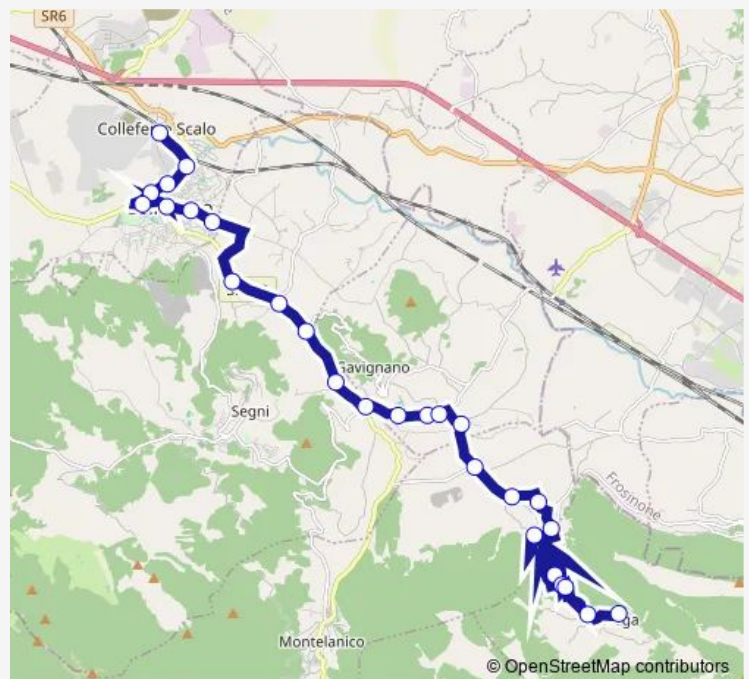

**Route schedule**

Colleferro | Stazione FS # f4937 — Gorga | Piazza V. Emanuele II # f14705

Monday	13:10
Tuesday	13:10
Wednesday	13:10
Thursday	13:10
Friday	13:10
Saturday	12:10-13:10
Sunday	—

**Route info**

Direction: Colleferro | Stazione FS # f4937

Stops: 27

Trip Duration: 0 hour 43 min

Colleferro Scalo - Gorga # Cf934a

Gorga | Via San Martino Via Forma # f14699

Gorga | Via San Martino (Km 7) # f14700

Gorga | Case Sparse # f14701