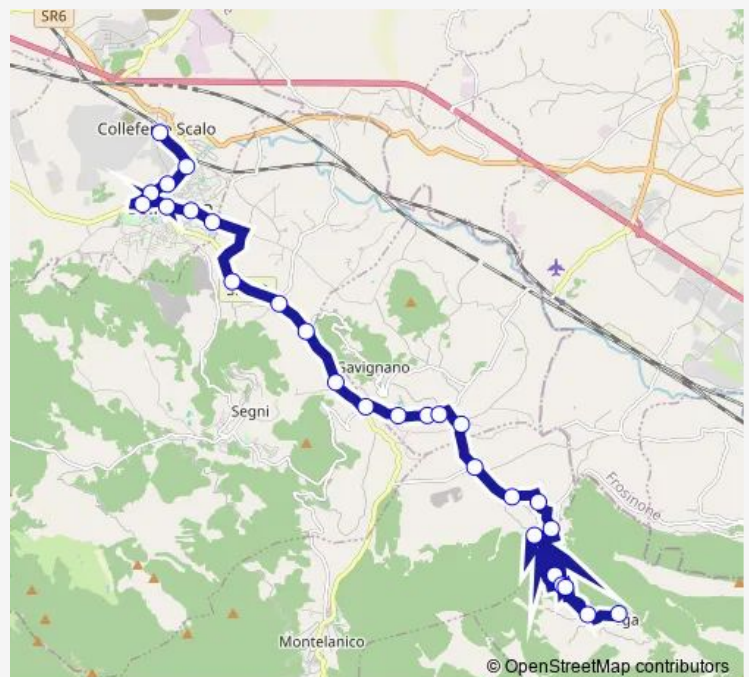

Route schedule

Colleferro | Stazione FS # f4930 — Gorga | Piazza V. Emanuele II # f14705

Monday	13:10
Tuesday	13:10
Wednesday	13:10
Thursday	13:10
Friday	13:10
Saturday	12:10-13:10
Sunday	—

Route info

Direction: Colleferro | Stazione FS # f4930

Stops: 27

Trip Duration: 0 hour 45 min

Colleferro Scalo - Gorga # Cf934a

Gorga | Via San Martino Via Forma # f14699

Gorga | Via San Martino (Km 7) # f14700

Gorga | Case Sparse # f14701

Gorga | Via San Giorgio (Km 8) # f14702