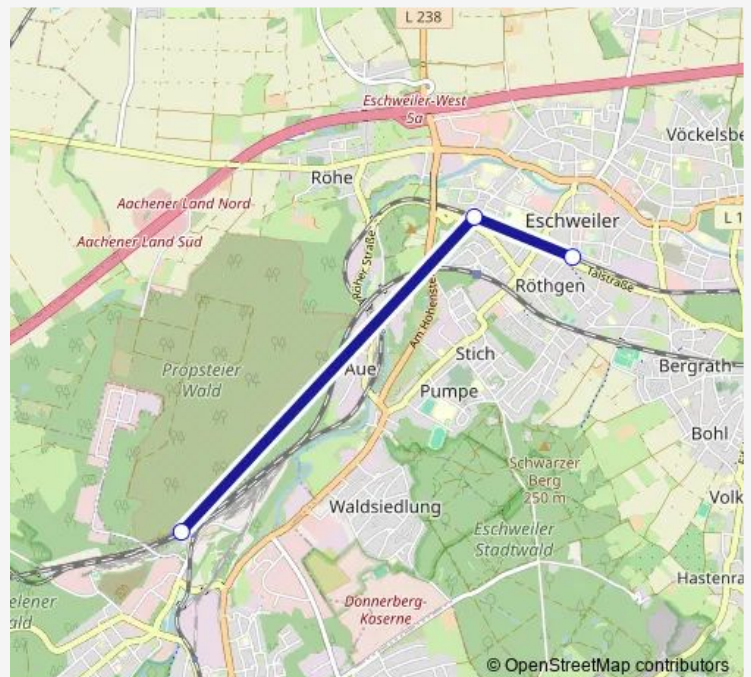

### Direction

Stolberg, Hbf — Aachen, Hbf

4 stops

[Open route schedule](#)

Stolberg, Hbf

Aachen, Eilendorf Bf

Aachen, Rothe Erde Bf

Aachen, Hbf

### Route schedule

Stolberg, Hbf — Aachen, Hbf

Monday 20:24-22:50

Tuesday 20:54-22:50

Wednesday —

Thursday —

Friday 21:22-23:50

Saturday 00:54

### Route info

Direction: Stolberg, Hbf

Stops: 4

Trip Duration: 0 hour 30 min

■ RB20

## Route info

Direction: Herzogenrath, Bf

Stops: 11

Trip Duration: 1 hour 4 min