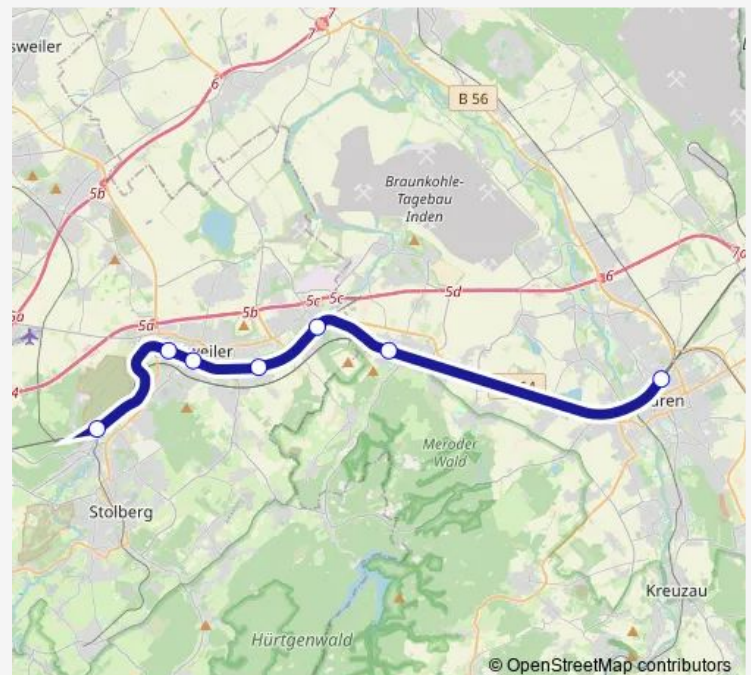

Stolberg, Rathaus Bf

Route schedule

Herzogenrath, Bf — Stolberg, Rathaus Bf

Monday 21:01-23:50

Tuesday 21:31-23:50

Wednesday —

Thursday —

Friday 21:10-23:50

Saturday —

Sunday —

Route info

Direction: Herzogenrath, Bf

Stops: 11

Trip Duration: 1 hour 4 min

RB20

Direction

Aachen, Hbf — Alsdorf, Annapark Bf

9 stops

[Open route schedule](#)

Aachen, Hbf

Aachen, Schanz Bf

Aachen, West Bf

Herzogenrath, Kohlscheid Bf

Herzogenrath, Bf

7 stops

[Open route schedule](#)

Düren, Bf

Langerwehe, Bf

Eschweiler, Weisweiler Bf

Eschweiler, Nothberg Bf

Eschweiler, Talbahnhof/Raiffeisen-Platz Bf

Eschweiler, West Bf