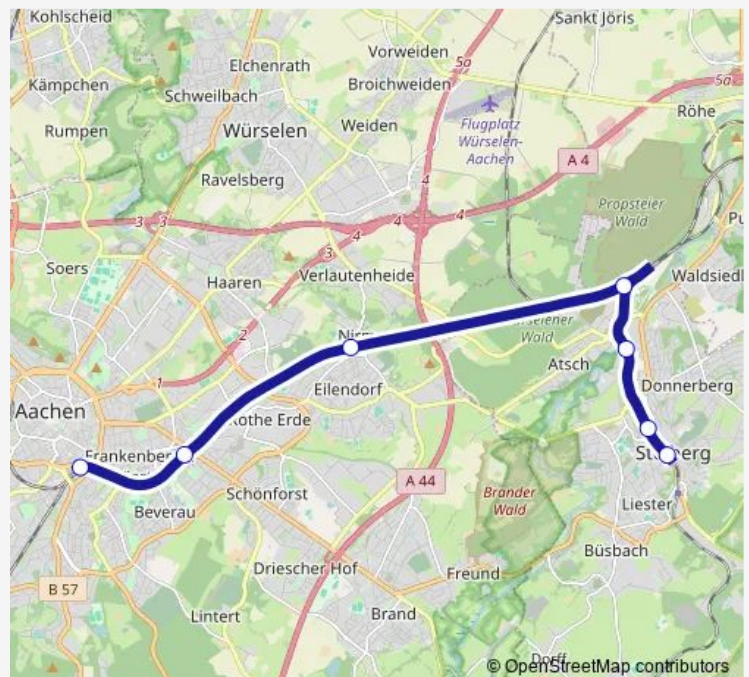

## Rail Replacement Bus Service Rb20 Stolberg Hbf - Eschweiler-St. Jöris - Alsdorf - Herzogenrath - Aachen - Stolberg-Altstadt/Eschweiler - Langerwehe - Düren

[Go to website](#)

### Direction

Aachen, Hbf — Stolberg, Rathaus Bf

7 stops

[Open route schedule](#)

Aachen, Hbf

Aachen, Rothe Erde Bf

Aachen, Eilendorf Bf

Stolberg, Hbf

### Route schedule

Aachen, Hbf — Stolberg, Rathaus Bf

Monday 21:10-23:10

Tuesday 21:10-23:10

Wednesday 21:10-23:10

Thursday 21:10-23:10

Friday 21:10-23:10

Saturday 21:10-23:10

### Route info

Direction: Aachen, Hbf

Stops: 7

Trip Duration: 0 hour 38 min

Rb20 Rail Replacement Bus Service time schedules and route maps are available in an offline PDF at [busmaps.com](https://busmaps.com). Use the [busmaps.com](https://busmaps.com) website to see live bus times, train schedule or subway schedule, and step-by-step directions for all public transit in Aachen