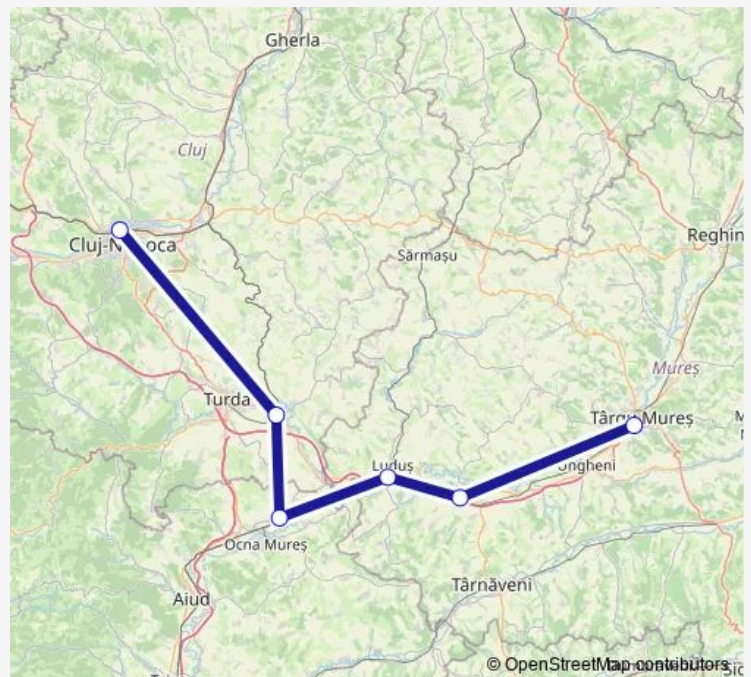

Rail IR: Târgu Mureș - Cluj Napoca IR: Târgu Mureș - Iernut
- Luduș - Războieni - Câmpia Turzii - Cluj Napoca

[Go to website](#)

Direction

Târgu Mureș — Cluj Napoca

6 stops

[Open route schedule](#)

Târgu Mureș

Iernut

Luduș

Războieni

Câmpia Turzii

Cluj Napoca

Route schedule

Târgu Mureș — Cluj Napoca

Monday	11:48
Tuesday	11:48
Wednesday	11:48
Thursday	11:48
Friday	11:48
Saturday	11:48
Sunday	11:48

Route info

Direction: Târgu Mureș

Stops: 6

Trip Duration: 2 hour 38 min

■ IR: Târgu Mureș - Cluj Napoca — IR: Târgu Mureș - Iernut - Luduș - Războieni - Câmpia Turzii - Cluj Napoca

IR: Târgu Mureş - Cluj Napoca Rail time schedules and route maps are available in an offline PDF at busmaps.com. Use the busmaps.com website to see live bus times, train schedule or subway schedule, and step-by-step directions for all public transit in Campia Turzii

The schedule is provided in the local timezone. Times with "(+1)" indicate departures on the next day.

PDF file created on 2025-01-16

2024 BusMaps.com - All Rights Reserved