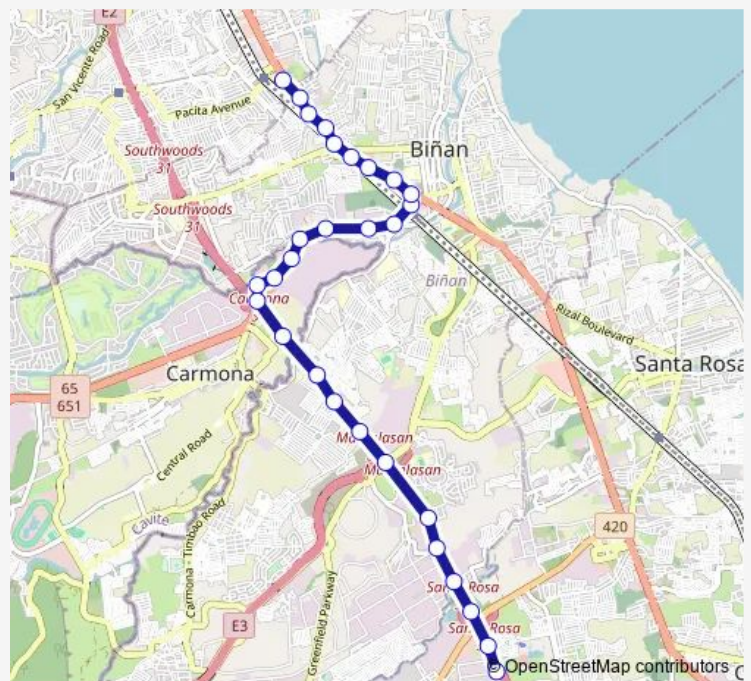

Monday 00:00

Tuesday 00:00

Wednesday 00:00

Thursday 00:00

Friday 00:00

Saturday 00:00

Sunday 00:00

Route info

Direction: South Luzon Expressway, Biñan City, Manila

Stops: 29

Trip Duration: 0 hour 52 min

Calamba (TP) - San Pedro, Pacita via Carmona Exit.

National Hwy, Biñan City, Manila

National Hwy, Biñan City, Manila